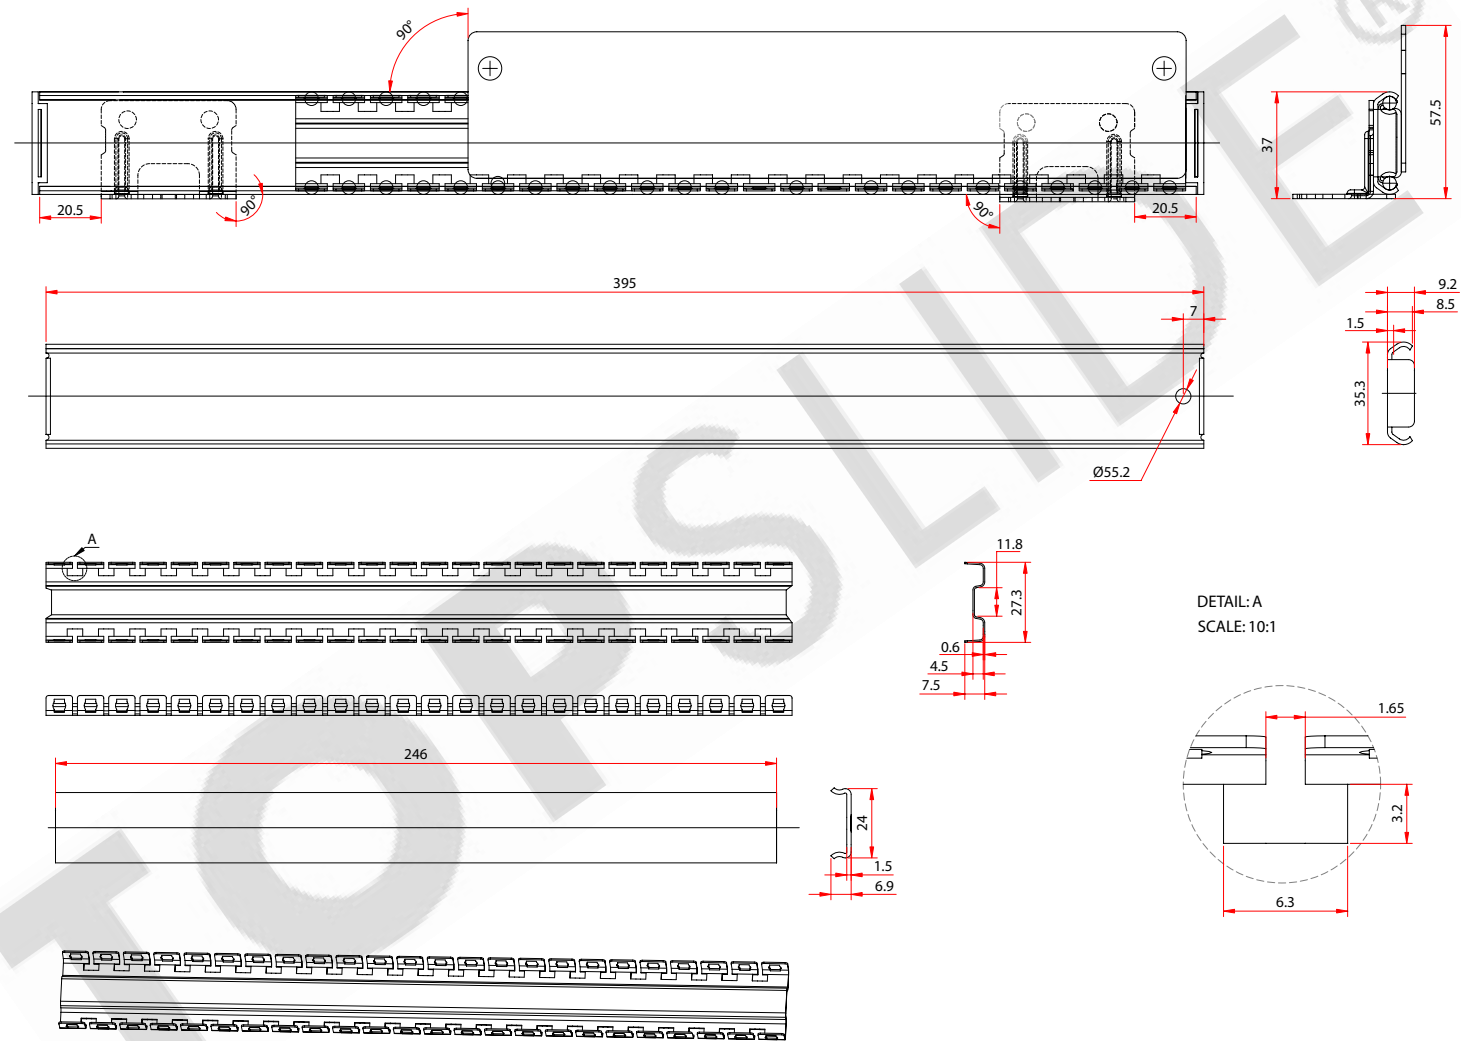

739-400
Table Extension Slide

Medium duty slide

Applications:

- Office desks

Features:

- 100 lb./ 45kg load rating
- Wire management table top extension
- Positive stop
- Under mount
- Non handed
- 32mm system hole pattern
- Zinc finish

Model No. 739-400
Table Extension Slide