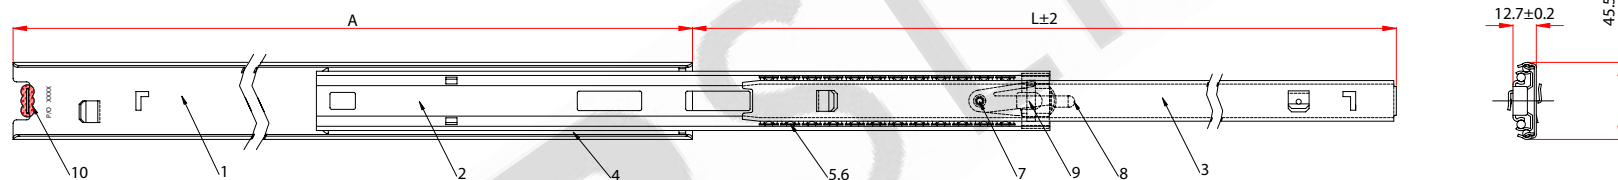

757 w/tabs
Full Extension Slide
Medium Duty Slide

Applications:

- Contract furniture
- Rv's - Caravans
- Automotive
- Medical Furniture

Features:

- 100 lb./ 45kg load rating
- Full extension
- Tabs on inner and outer member
- Positive stop
- Detent-in
- Side mounted
- Zinc

Options:

- Sizes: 350mm - 700mm

Length	10"	12"	14"	16"	18"	20"	22"	24"	26"	28"
A	250	300	350	400	450	500	550	600	650	700
L	275	325	375	425	475	525	575	625	675	725

Model No. 757-with-tabs
Full Extension Slide