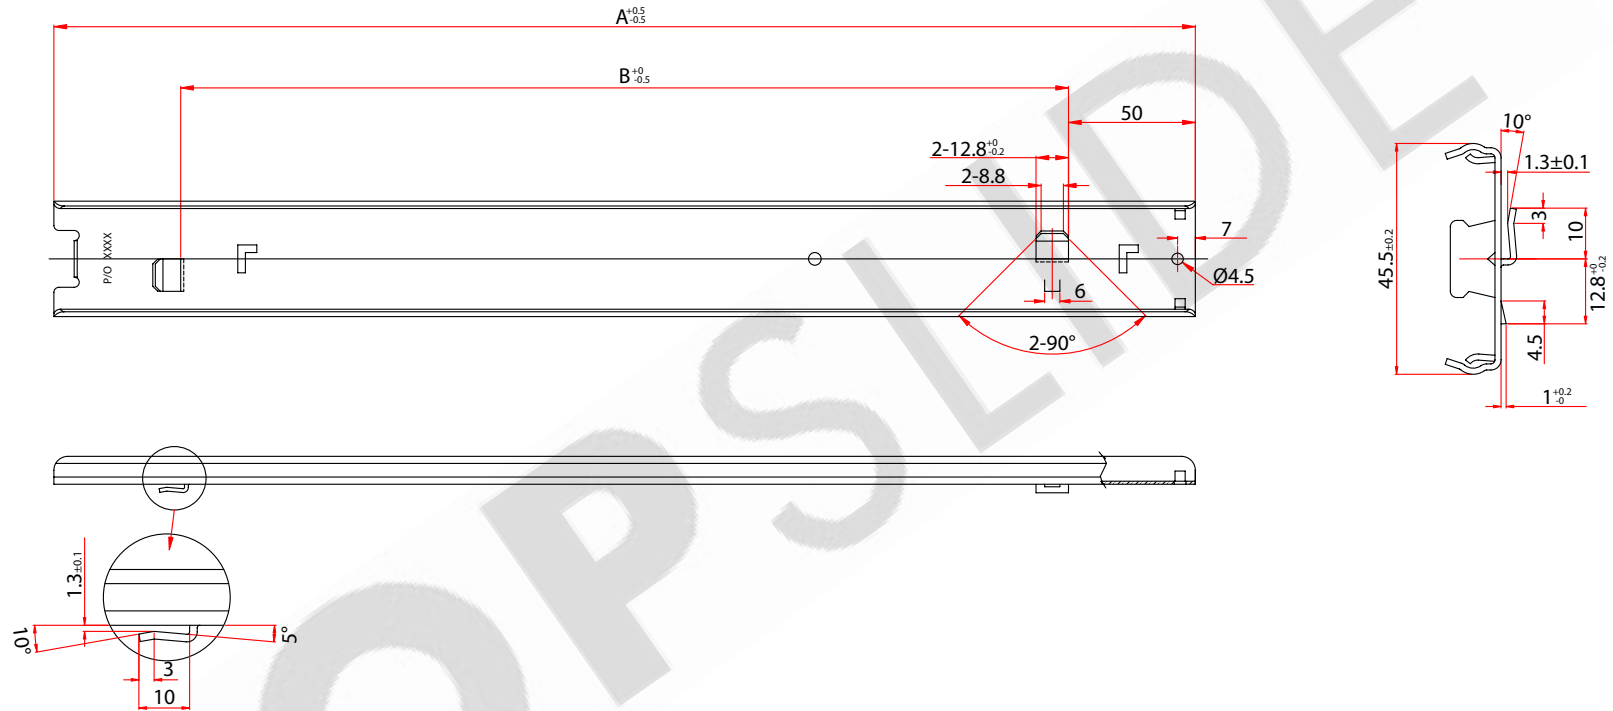

757 w/tabs
Full Extension Slide
 Medium Duty Slide

Applications:

- Contract furniture
- Rv's - Caravans
- Automotive
- Medical Furniture

Features:

- 100 lb./ 45kg load rating
- Full extension
- Tabs on inner and outer member
- Positive stop
- Detent-in
- Side mounted
- Zinc

Options:

- Sizes: 350mm - 700mm

Length	10"	12"	14"	16"	18"	20"	22"	24"	26"	28"
A	250	300	350	400	450	500	550	600	650	700
B	150	200	250	300	350	400	450	500	550	600

Model No. 757-with-tabs
Full Extension Slide