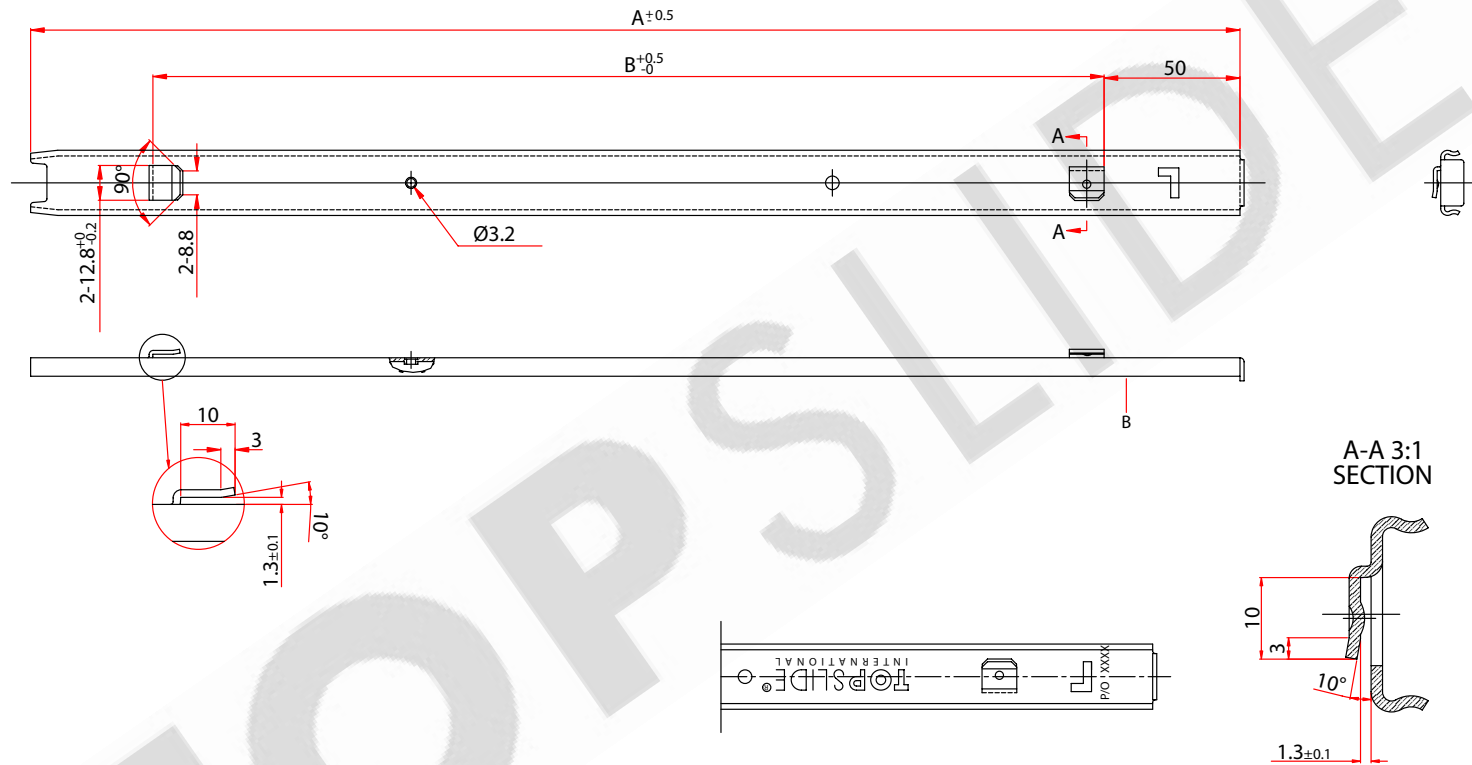

757 w/tabs
Full Extension Slide
 Medium Duty Slide

Applications:

- Contract furniture
- Rv's - Caravans
- Automotive
- Medical Furniture

Features:

- 100 lb./ 45kg load rating
- Full extension
- Tabs on inner and outer member
- Positive stop
- Detent-in
- Side mounted
- Zinc

Options:

- Sizes: 350mm - 700mm

Length	10"	12"	14"	16"	18"	20"	22"	24"	26"	28"
A	245	295	345	395	445	495	545	595	645	695
B	150	200	250	300	350	400	450	500	550	600

Model No. 757-with-tabs
Full Extension Slide