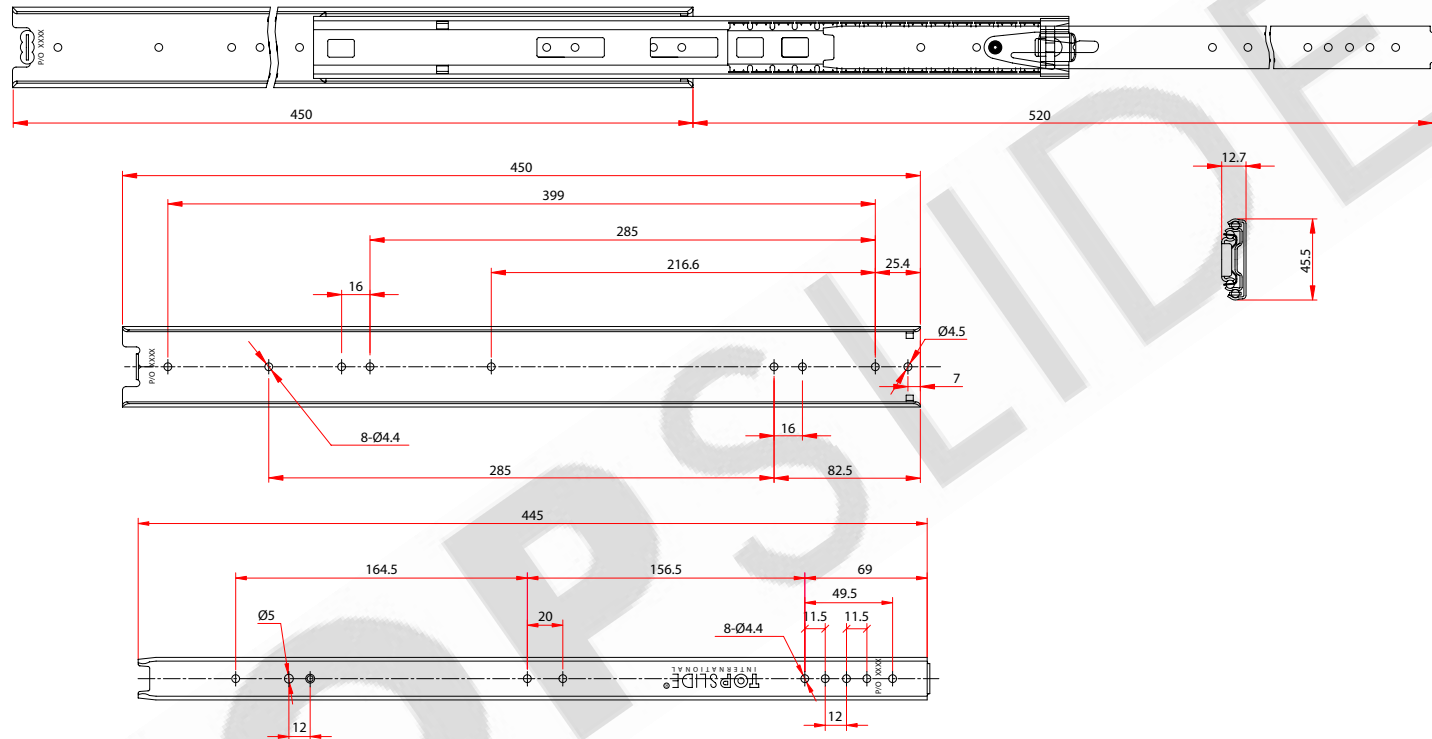

757-450
Full Extension Slide
Medium duty slide

Applications:

- Kitchen accessories

Features:

- 100 lb./ 45kg load rating
- Full extension
- 70mm over travel
- Positive stop
- Detent-in
- Side mounted
- Non handed
- 32mm system hole pattern
- Zinc finish

Model No. 757-450
Full Extension Slide