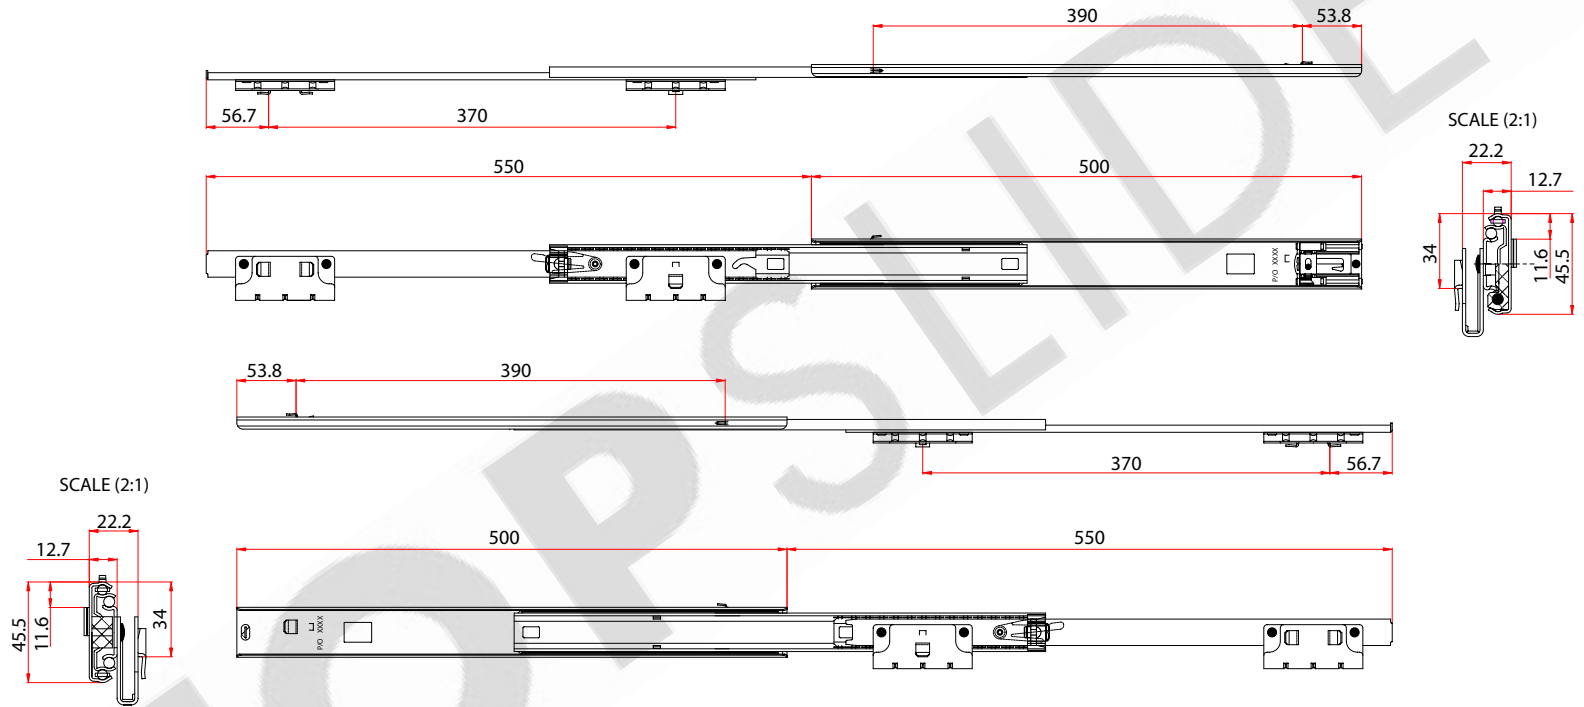

**757-500-550
Drawer Slide**

Designed for pedestals with metal drawers

Applications:

- Office furniture

Features:

- 100 lb./ 45kg load rating
- Full extension 550mm
- Positive stop
- Self closing
- Tabs and brackets
- Side mounted
- 32mm system hole pattern
- Black finish

**Model No. 757-500-550
Drawer Slide**