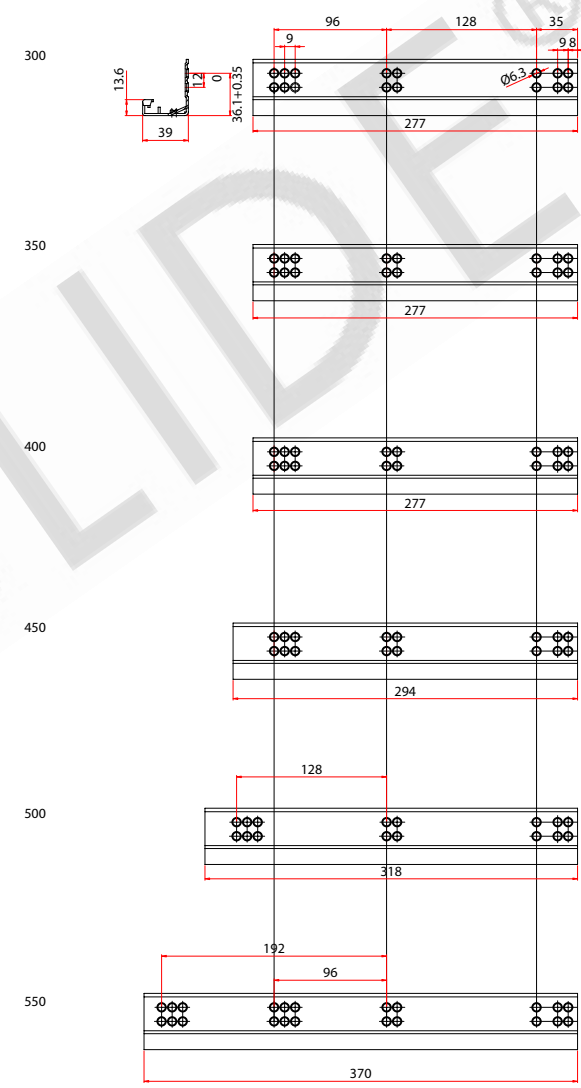

### Features:

- 75 lb./ 32kg load rating
- Full extension
- Side mounted
- Soft close
- Adjustment of drawer front
- 32mm system hole pattern
- Zinc finish

### Options:

- Available with clips
- Sizes: 300mm - 550mm

**Model No. CC44 Concealed Comfort Close**