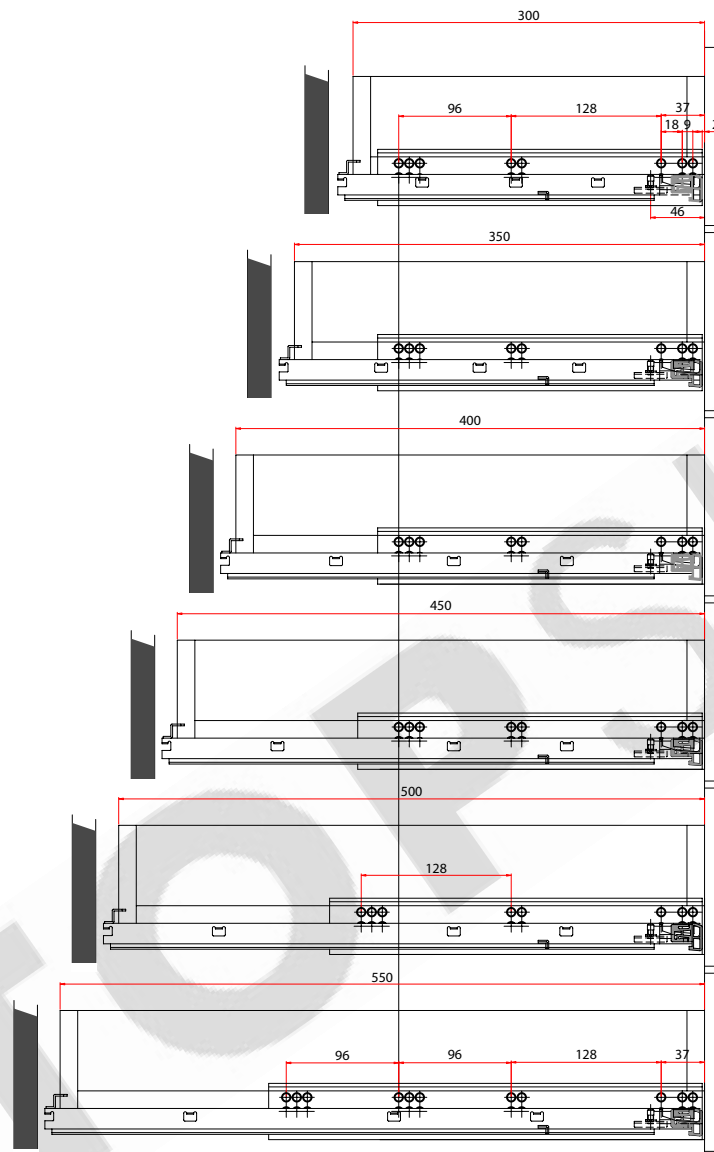

### Features:

- 75 lb./ 32kg load rating
- Full extension
- Side mounted
- Soft close
- Adjustment of drawer front
- 32mm system hole pattern
- Zinc finish

### Options:

- Available with clips
- Sizes: 300mm - 550mm

**Model No. CC44 Concealed Comfort Close**