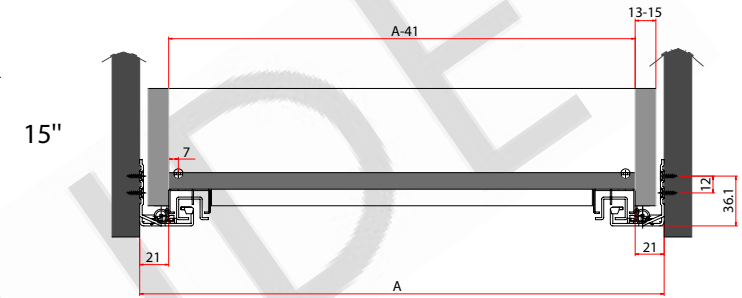

CC44

Concealed Comfort Close

Under mount slide with soft close

Applications:

- Kitchens
- Closets
- Home furniture
- Office furniture

Features:

- 75 lb./ 32kg load rating
- Full extension
- Side mounted
- Clips for quick mount and disconnect
- Face frame bracket
- Soft close
- Adjustment of drawer front
- 32mm system hole pattern
- Zinc finish

Options:

- Available in European pin version
- Sizes: 15", 18" and 21"

| Length | 15" | 18" | 21" |
|--------|-----|-----|-----|
| L | 381 | 457 | 533 |
| L1 | 416 | 494 | 568 |
| L1 | 436 | 514 | 588 |
| ? | 10 | 10 | 10 |