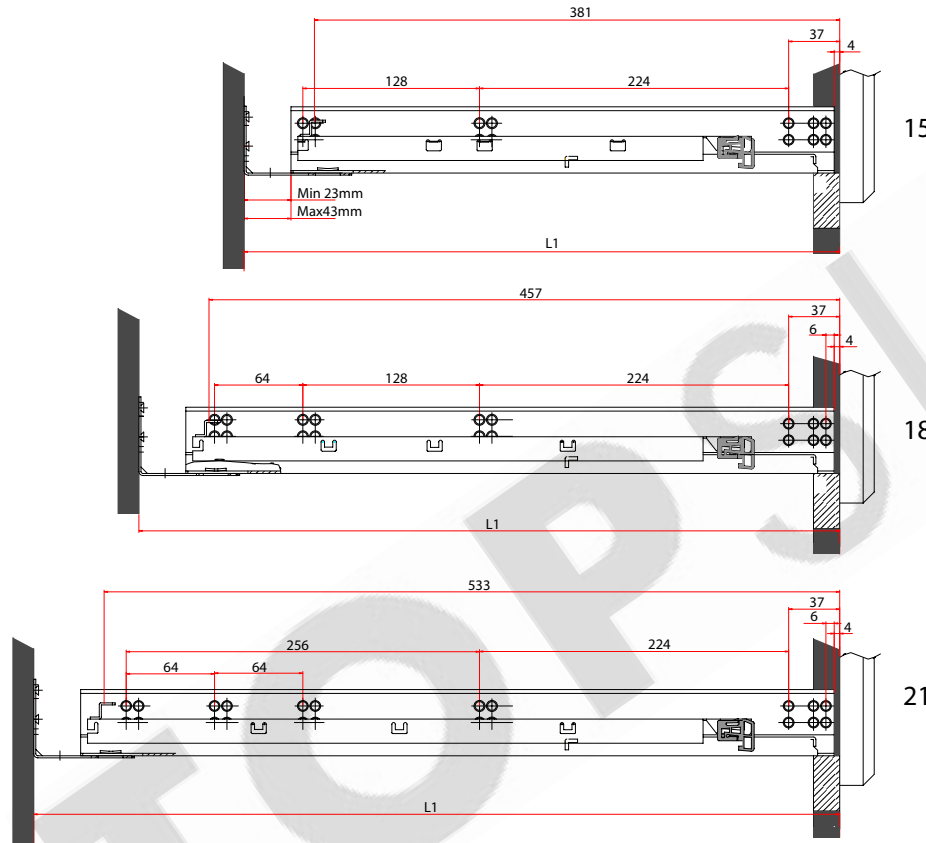

CC44

Concealed Comfort Close

Under mount slide with soft close

Applications:

- Kitchens
- Closets
- Home furniture
- Office furniture

Features:

- 75 lb./ 32kg load rating
- Full extension
- Side mounted
- Clips for quick mount and disconnect
- Face frame bracket
- Soft close
- Adjustment of drawer front
- 32mm system hole pattern
- Zinc finish

Options:

- Available in European pin version
- Sizes: 15", 18" and 21"

| Length | 15" | 18" | 21" |
|--------|-----|-----|-----|
| L | 381 | 457 | 533 |
| L1 | 416 | 494 | 568 |
| L1 | 436 | 514 | 588 |
| ? | 10 | 10 | 10 |

Model No. CC44 Concealed Comfort Close