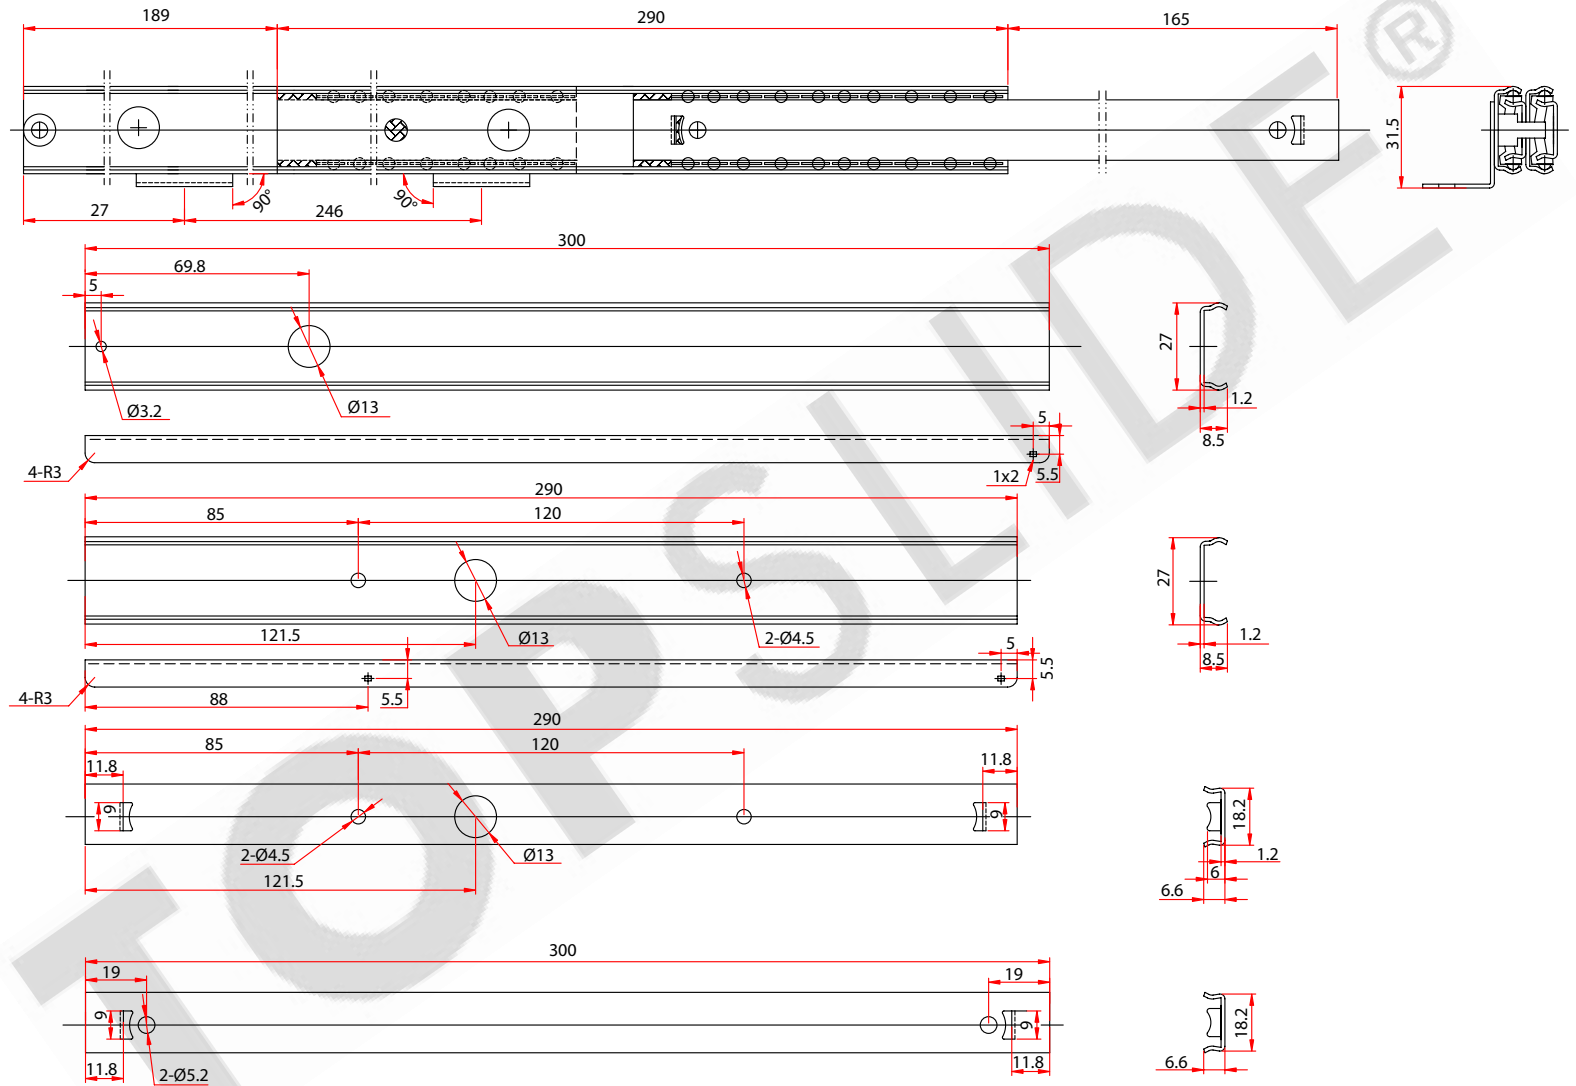

**M2720-300**  
**File Frame slide**  
Light Duty Slide

**Applications:**

- Office furniture

**Features:**

- 60 lb./ 28kg load rating
- Full extension
- Positive stop
- Detent-in
- Bracket mounted
- Zinc finish

**Model No. M2720-300**  
**File Frame Slide**