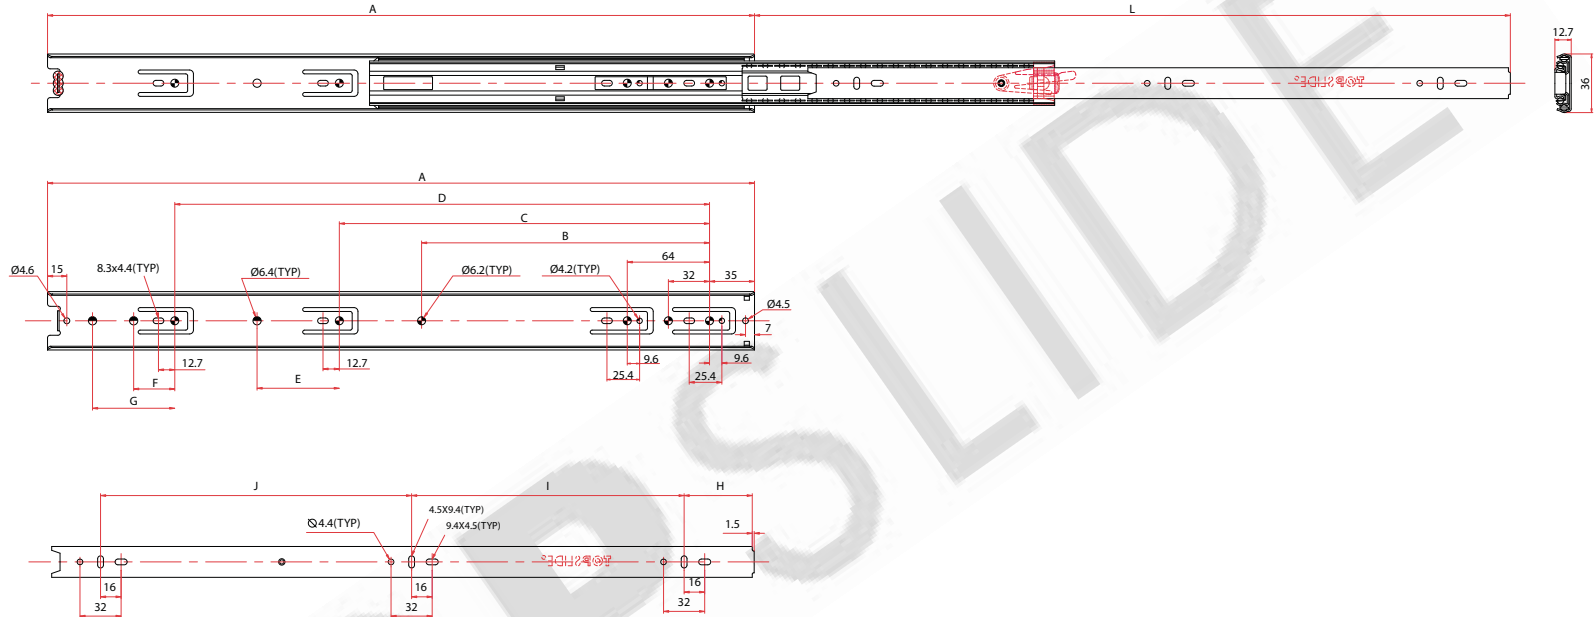

3612 OT
Full extension slide

Light Duty Slide

Applications:

- Office furniture
- Cabinets/closets
- Kitchen accessories
- Electronic furniture
- Automotive
- Medical Furniture

Features:

- 75 lb./ 35kg load rating
- Full extension
- 38mm over travel
- Positive stop
- Detent-in
- Side mounted
- Non handed
- 32mm system hole pattern
- Zinc finish

Options:

- Available with standard travel
- Sizes: 250mm - 700mm

Length	A	L	B	C	D	E	F	G	H	I	J
10"	250	288		160		32			43	163	
12"	300	338		208		16			53	203	
14"	350	388	224	256					53	112	142
16"	400	438	224	288		32			53	132	171
18"	450	488	224	288	352				53	157	196
20"	500	538	224	288	416	64			53	182	221
22"	550	588	224	288	416	64	32	64	53	212	242
24"	600	638	224	320	480	32			53	222	281
26"	650	688	224	352	544	128			53	247	306
28"	700	738	224	352	576	128			53	272	331

Model No. 3612 OT
Full Extension Slide