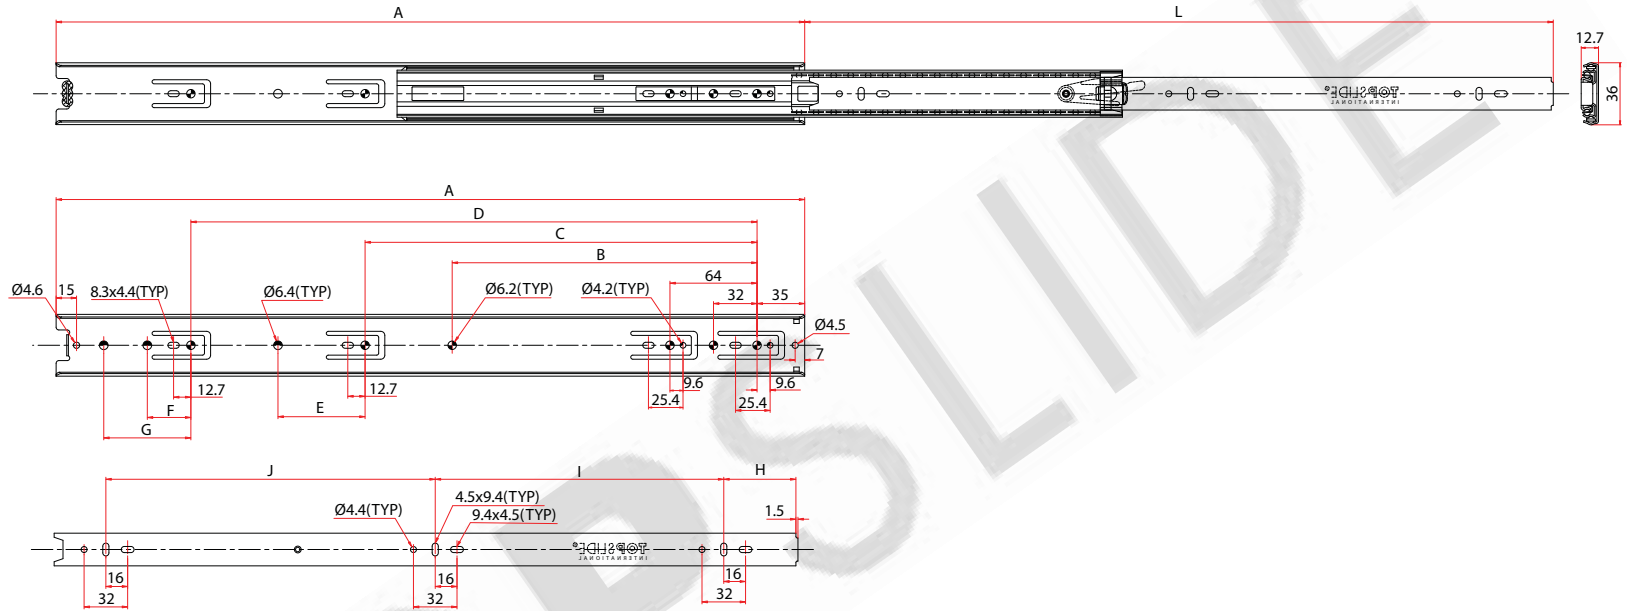

3612 ST
Full extension slide

Light Duty Slide

Applications:

- Office furniture
- Cabinets/closets
- Kitchen accessories
- Electronic furniture
- Automotive
- Medical Furniture

Features:

- 75 lb./ 35kg load rating
- Full extension
- Positive stop
- Detent-in
- Side mounted
- Non handed
- 32mm system hole pattern
- Zinc finish

Options:

- Available with 38mm over travel
- Sizes: 250mm - 700mm

Length	A	L	B	C	D	E	F	G	H	I	J
10"	250	250		160		32			43	163	
12"	300	300		208		16			53	203	
14"	350	350	224	256					53	112	142
16"	400	400	224	288		32			53	132	171
18"	450	450	224	288	352				53	157	196
20"	500	500	224	288	416	64			53	182	221
22"	550	550	224	288	416	64	32	64	53	212	242
24"	600	600	224	320	480	32			53	222	281

Model No. 3612 ST
Full Extension Slide