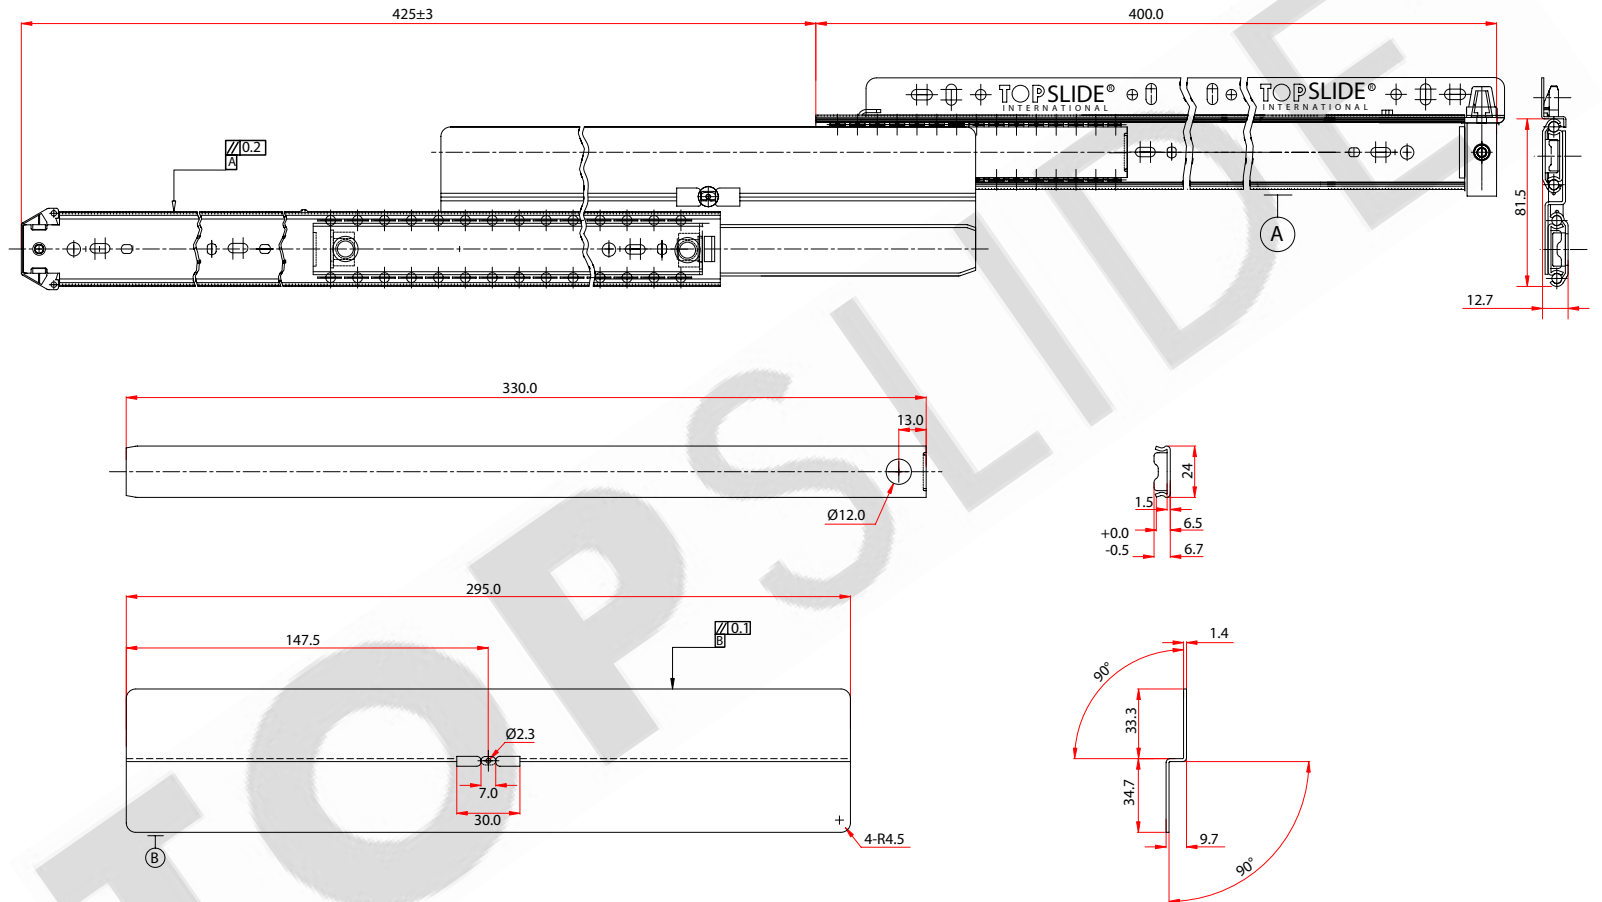

755 Full Extension Slide

Heavy duty slide

Applications:

- Office furniture
- Cabinets / closets

Features:

- 150 lb./ 70kg load rating
- Full extension
- Full progressive action
- Lift-off disconnect drawer rail
- Positive stop
- Detent-in
- Side mounted
- 32mm system hole pattern
- Zinc, Black finish

Options:

- Available with over travel
- Sizes: 300mm - 700mm

**Model No. 755
Full Extension Slide**