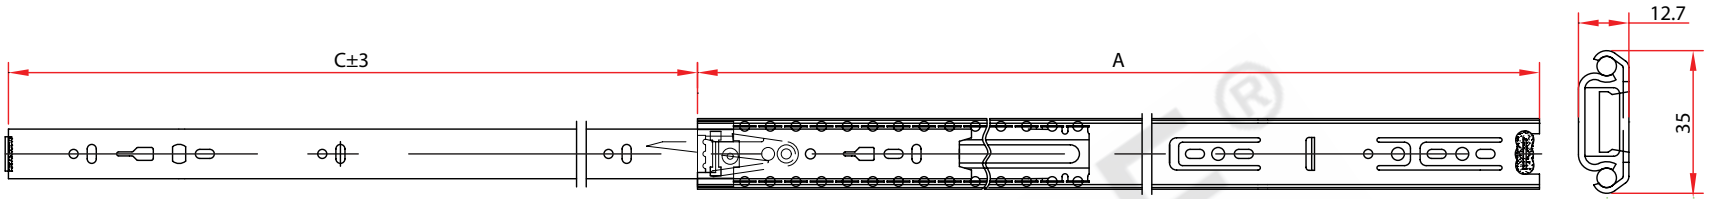

766

3/4 Extension Slide
Medium Duty Slide

Applications:

- Office furniture
- Cabinets/closets
- Electronic furniture
- Medical furniture

Features:

- 100 lb./ 45kg load rating
- 3/4 extension
- Positive stop
- Detent-in
- Trigger Disconnect
- Side mounted
- Non handed
- 32mm system hole pattern
- Zinc finish

Options:

- Sizes: 300mm - 700mm
- Black finish

Length	A	B	C	D	E	F	G	H	I	J	K	L
10"	250	247	133	176								
12"	300	297	183	226	96							128
14"	350	347	233	276	128							128
16"	400	397	283	326	96	96						128
18"	450	447	333	376	96	129			96			128
20"	500	497	383	426	96	176			96	96		128
22"	550	547	433	476	96	129	96		96	96		128
24"	600	597	483	526	96	129	136		96	96		128
26"	650	647	533	576	96	129	96	120	96	96	128	128
28"	700	697	583	626	96	129	96	181	96	96	151	128

Model No. 766
3/4 Extension Slide

Rev. 1