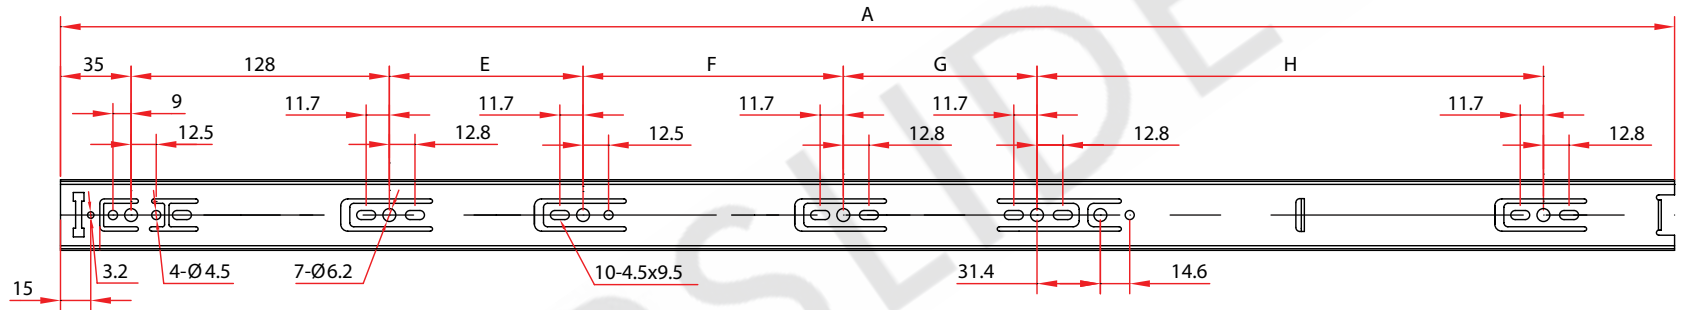

766

3/4 Extension Slide
Medium Duty Slide

Applications:

- Office furniture
- Cabinets/closets
- Electronic furniture
- Medical furniture

Features:

- 100 lb./ 45kg load rating
- 3/4 extension
- Positive stop
- Detent-in
- Trigger Disconnect
- Side mounted
- Non handed
- 32mm system hole pattern
- Zinc finish

Options:

- Sizes: 300mm - 700mm
- Black finish

Length	A	B	C	D	E	F	G	H	I	J	K	L
10"	250	247	133	176								
12"	300	297	183	226	96							128
14"	350	347	233	276	128							128
16"	400	397	283	326	96	96						128
18"	450	447	333	376	96	129			96			128
20"	500	497	383	426	96	176			96	96		128
22"	550	547	433	476	96	129	96		96	96		128
24"	600	597	483	526	96	129	136		96	96		128
26"	650	647	533	576	96	129	96	120	96	96	128	128
28"	700	697	583	626	96	129	96	181	96	96	151	128

Model No. 766
3/4 Extension Slide

Rev. 1