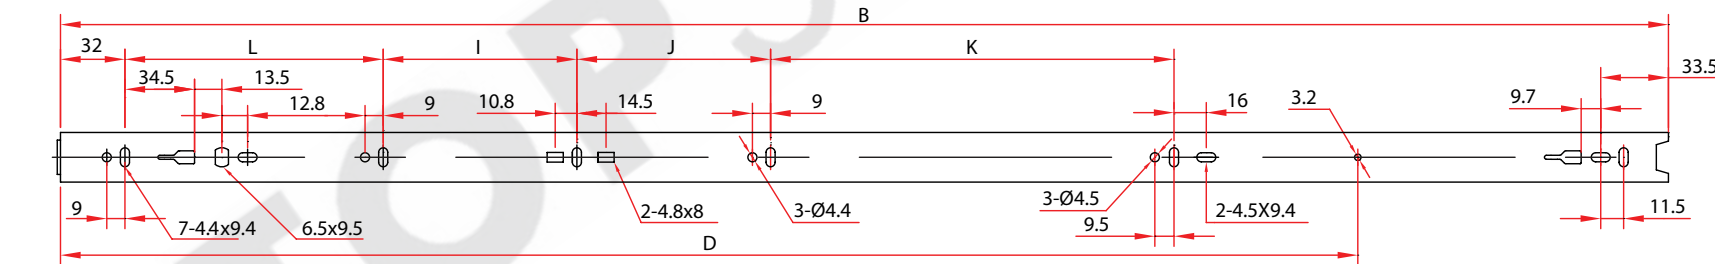

766

3/4 Extension Slide
Medium Duty Slide

Applications:

- Office furniture
- Cabinets/closets
- Electronic furniture
- Medical furniture

Features:

- 100 lb./ 45kg load rating
- 3/4 extension
- Positive stop
- Detent-in
- Trigger Disconnect
- Side mounted
- Non handed
- 32mm system hole pattern
- Zinc finish

Options:

- Sizes: 300mm - 700mm
- Black finish

Length	A	B	C	D	E	F	G	H	I	J	K	L
10"	250	247	133	176								
12"	300	297	183	226	96							128
14"	350	347	233	276	128							128
16"	400	397	283	326	96	96						128
18"	450	447	333	376	96	129			96			128
20"	500	497	383	426	96	176			96	96		128
22"	550	547	433	476	96	129	96		96	96		128
24"	600	597	483	526	96	129	136		96	96		128
26"	650	647	533	576	96	129	96	120	96	96	128	128
28"	700	697	583	626	96	129	96	181	96	96	151	128