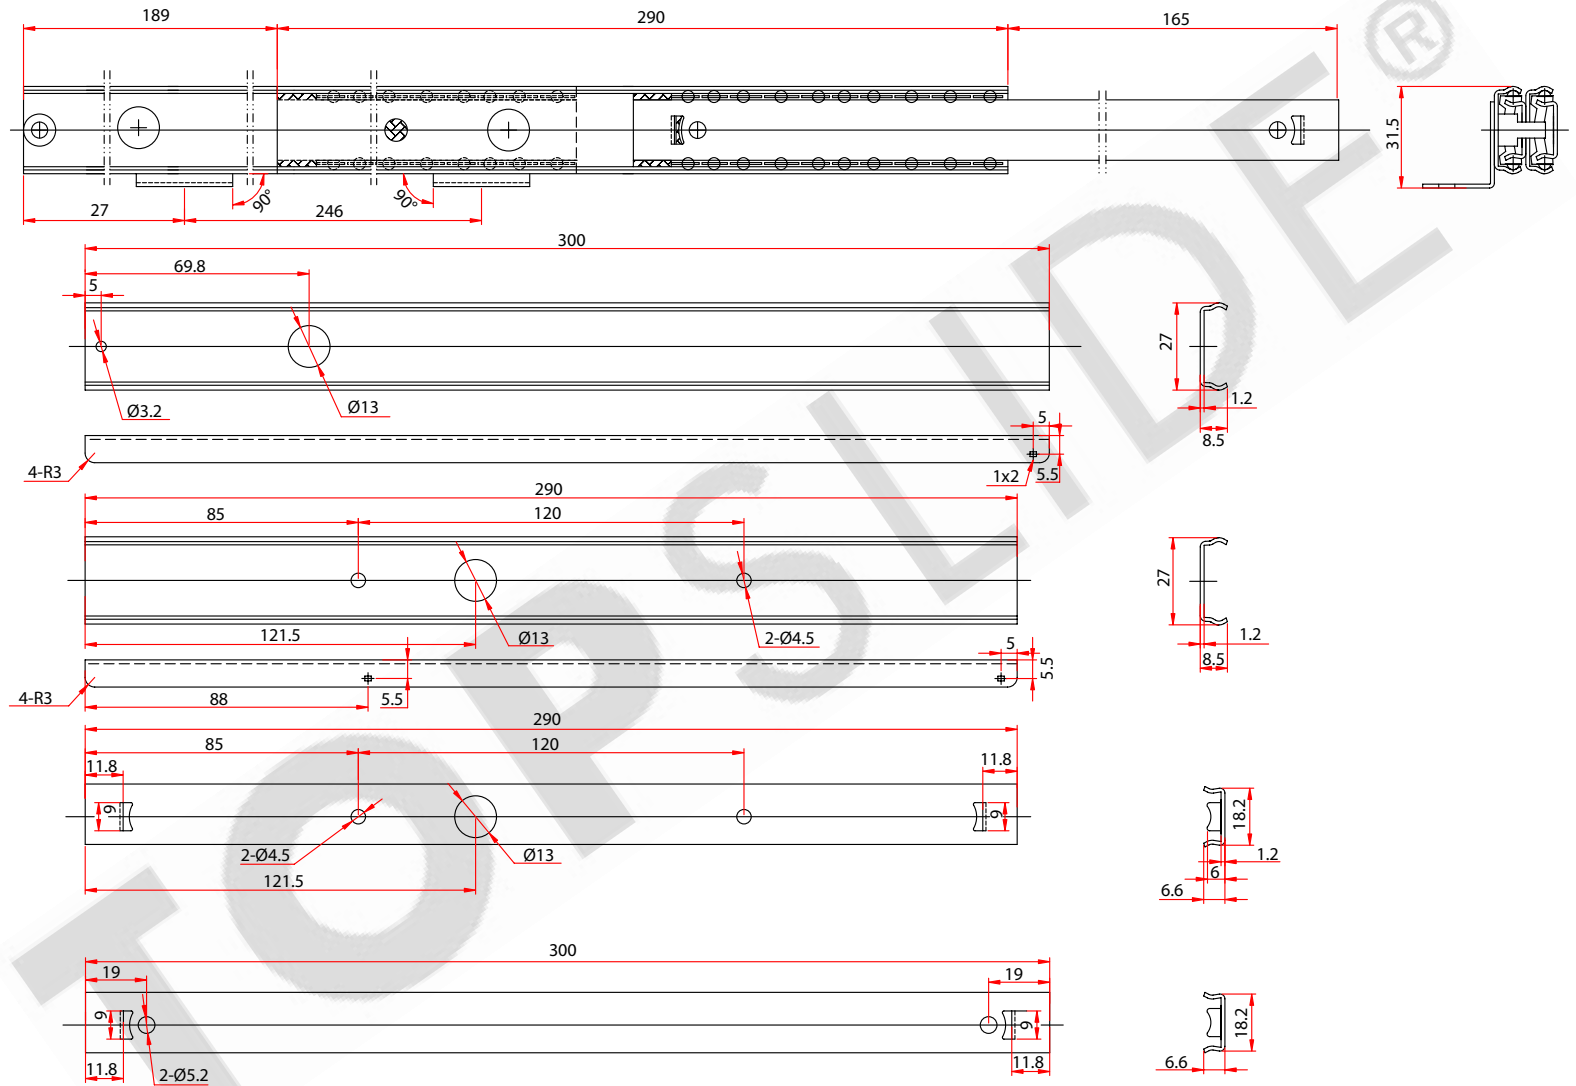

M2720-300
File Frame slide
Light Duty Slide

Applications:

- Office furniture

Features:

- 60 lb./ 28kg load rating
- Full extension
- Positive stop
- Detent-in
- Bracket mounted
- Zinc finish

Model No. M2720-300
File Frame Slide