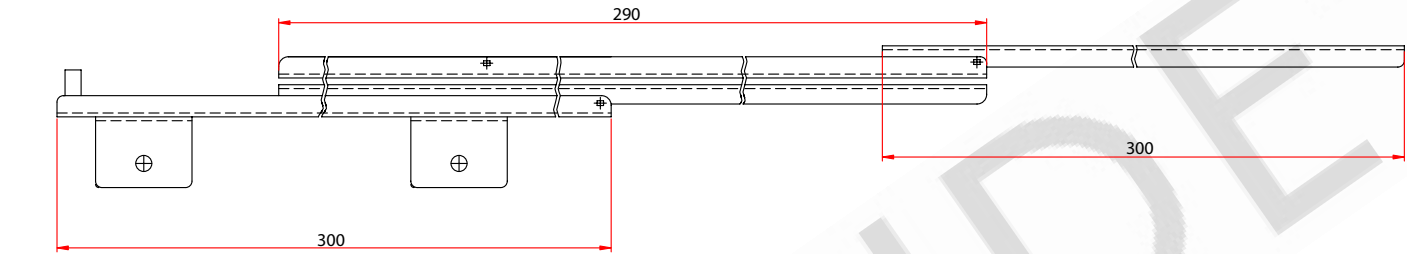

M2720-300
File Frame slide
Light Duty Slide

Applications:

- Office furniture

Features:

- 60 lb./ 28kg load rating
- Full extension
- Positive stop
- Detent-in
- Bracket mounted
- Zinc finish

Model No. M2720-300
File Frame Slide