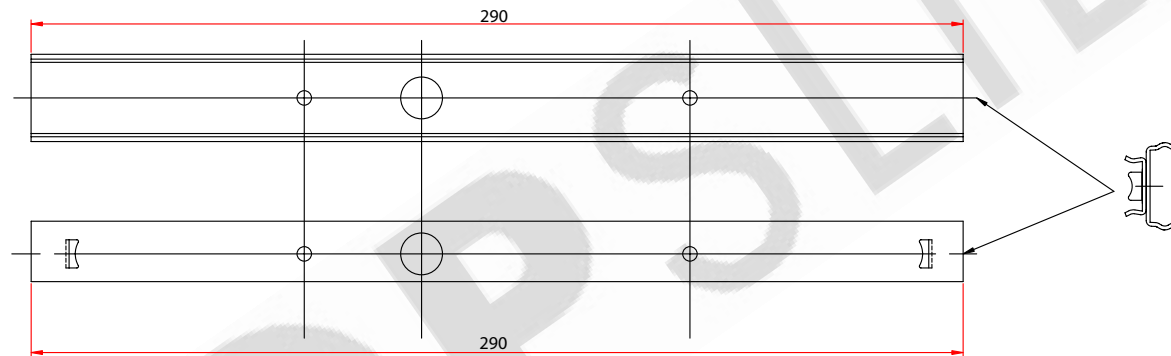

M2720-300
File Frame slide
Light Duty Slide

Applications:

- Office furniture

Features:

- 60 lb./ 28kg load rating
- Full extension
- Positive stop
- Detent-in
- Bracket mounted
- Zinc finish

Model No. M2720-300
File Frame Slide