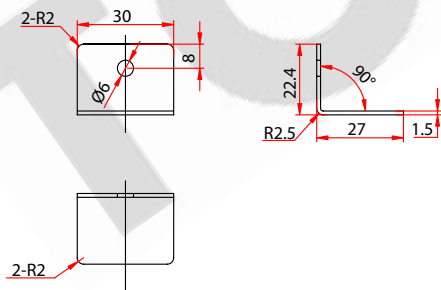

M2720-300
File Frame slide
Light Duty Slide

Applications:

- Office furniture

Features:

- 60 lb./ 28kg load rating
- Full extension
- Positive stop
- Detent-in
- Bracket mounted
- Zinc finish

Model No. M2720-300
File Frame Slide