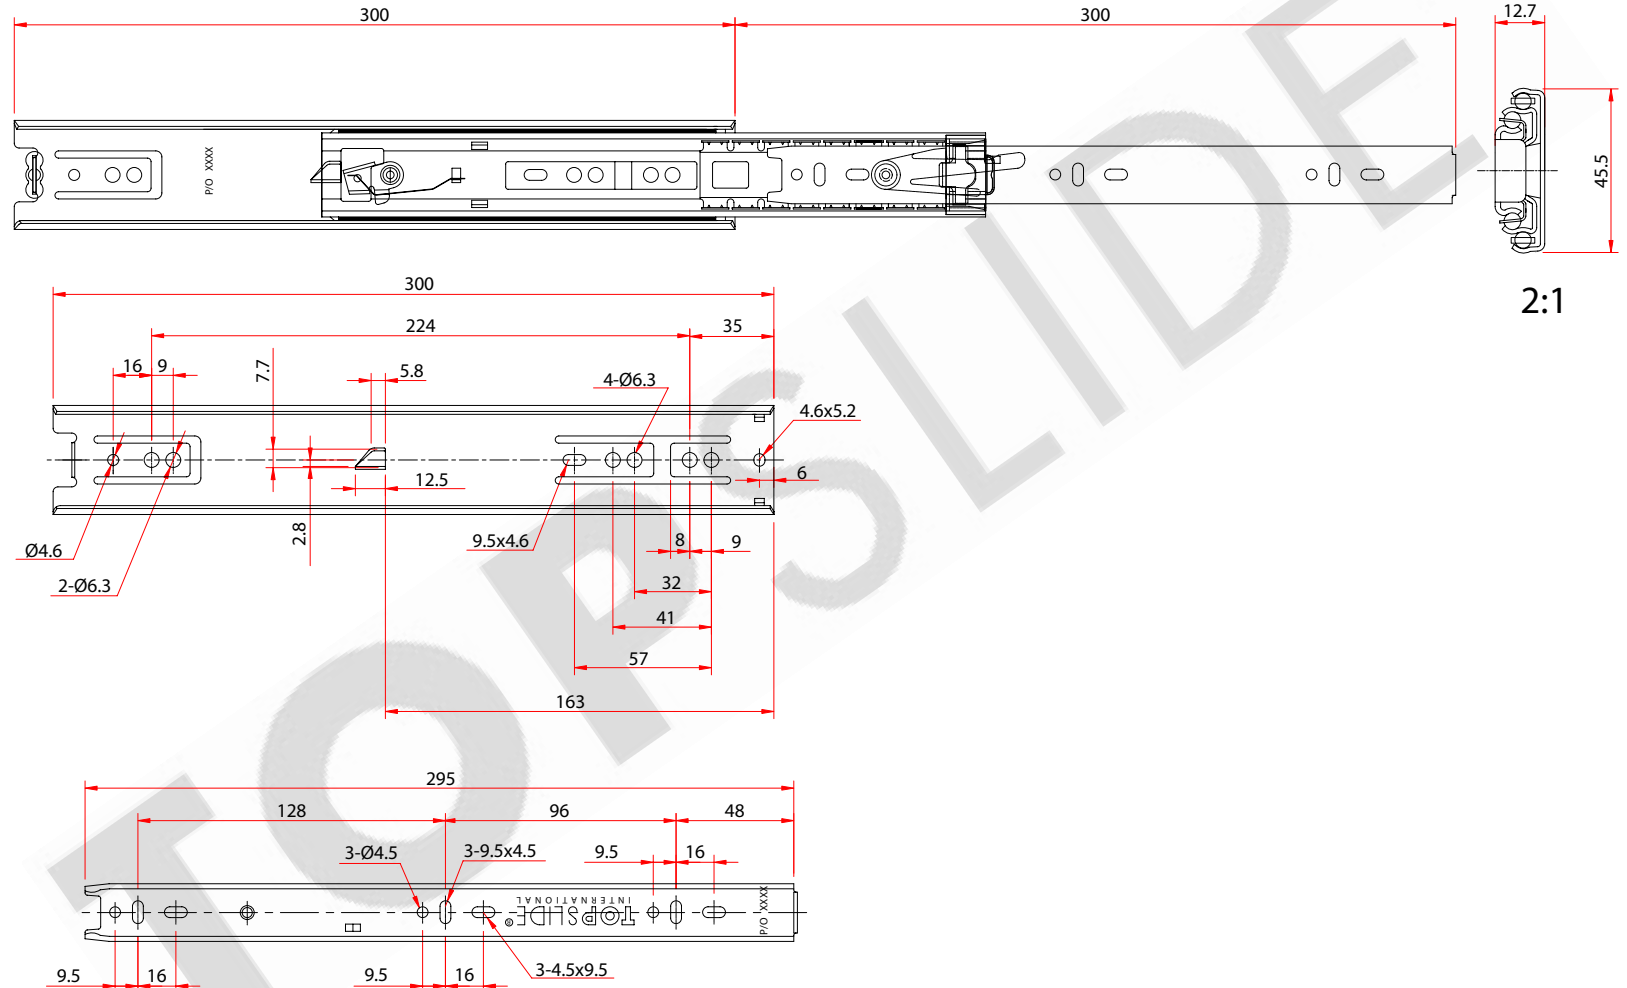

757-300 Hold Out Full Extension Slide

Medium duty slide

Applications:

- Automotive
- Office furniture
- Medical Furniture

Features:

- 100 lb./ 45kg load rating
- Full extension
- Hold out stop
- Detent-in
- Side mounted
- Non handed
- 32mm system hole pattern
- Zinc finish

Options:

- Available in other sizes

Model No. 757-300 Hold Out Full Extension Slide