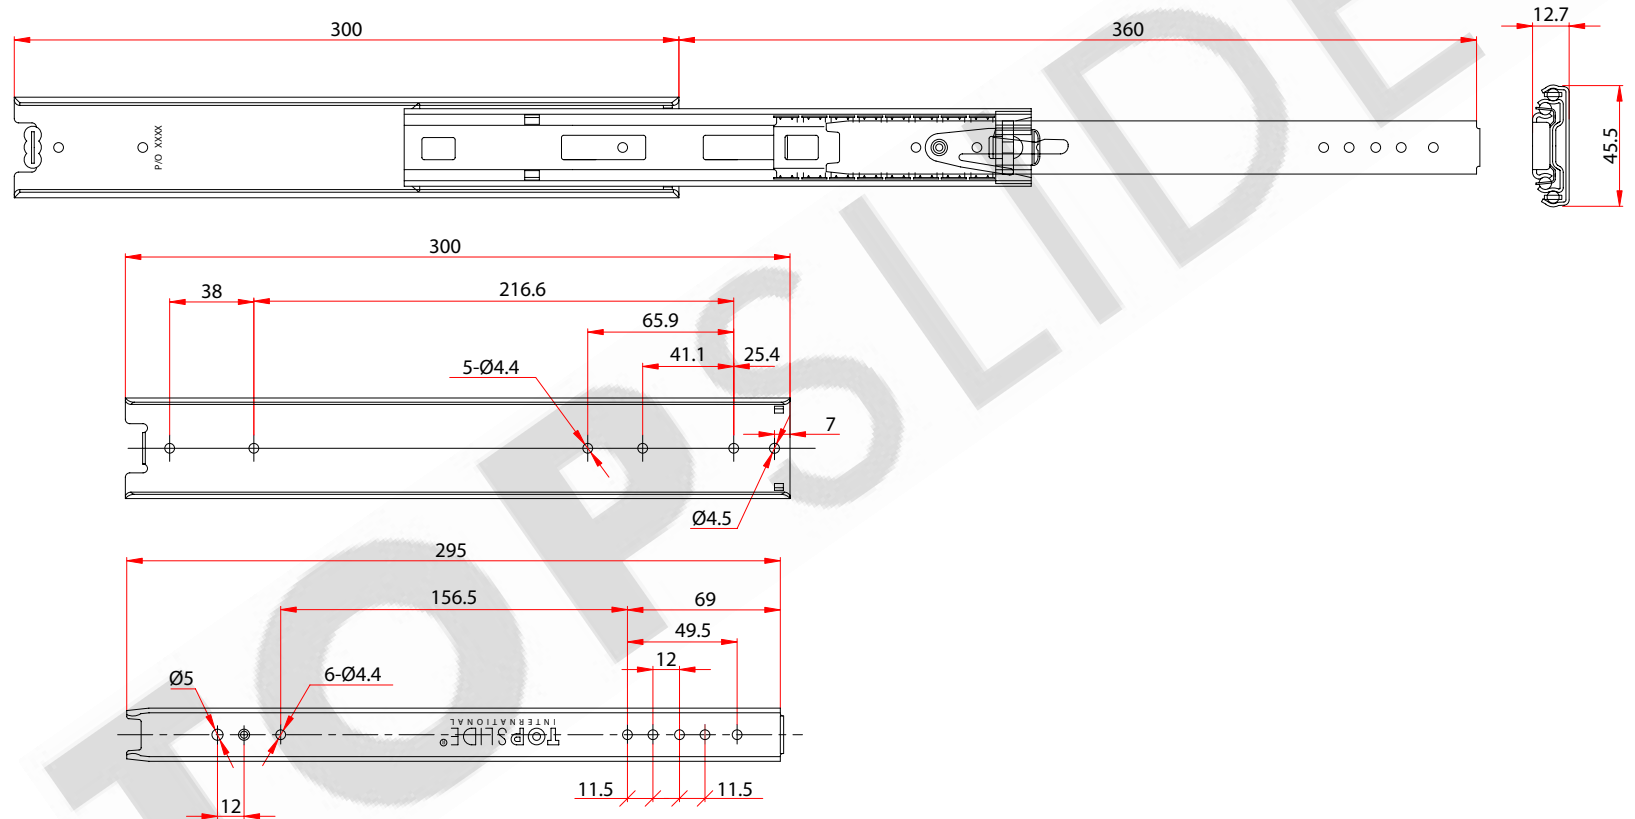

757-300-360
Full Extension Slide

Medium duty slide

Applications:

- Office furniture
- Cabinets/closets
- Kitchen accessories
- Medical Furniture

Features:

- 100 lb./ 45kg load rating
- Full extension
- Positive stop
- Detent-in
- Side mounted
- Non handed
- 32mm system hole pattern
- Zinc finish

Model No. 757-300-360
Full Extension Slide