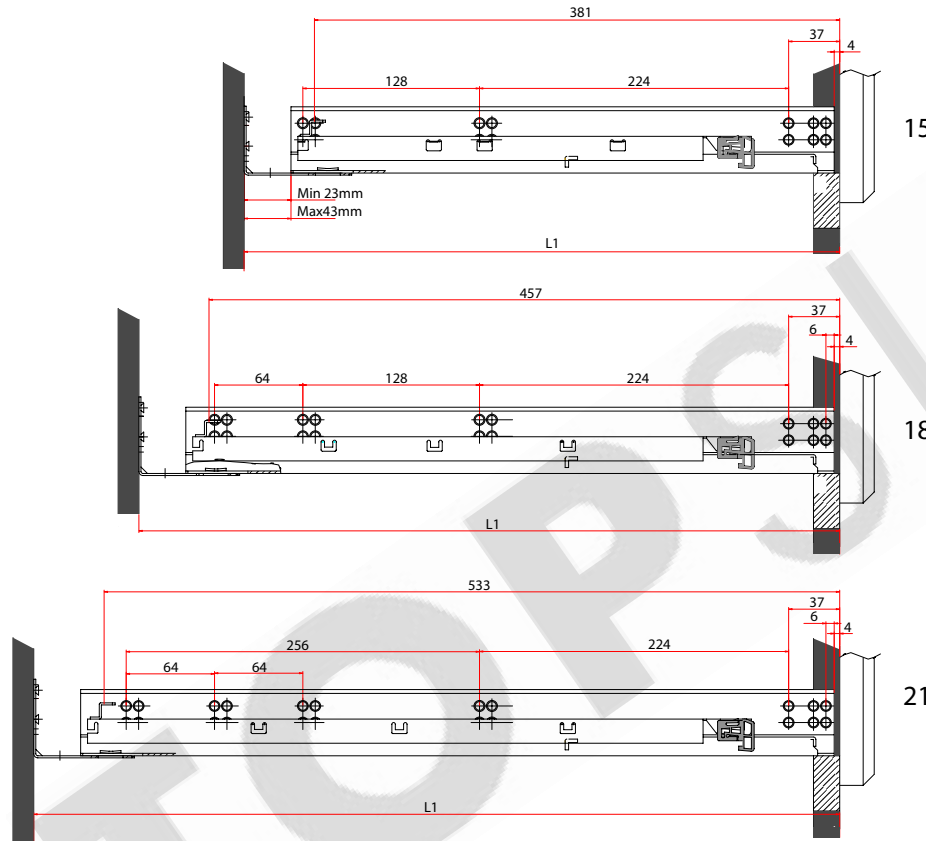

Options:

- Available in European pin version
- Sizes: 15", 18" and 21"

Length	15"	18"	21"
L	381	457	533
L1	416	494	568
L1	436	514	588
?	10	10	10

Model No. CC44
Concealed Comfort Close

CC44

Concealed Comfort Close

Under mount slide with soft close

Applications:

- Kitchens
- Closets
- Home furniture
- Office furniture

Features:

- 75 lb./ 32kg load rating
- Full extension
- Side mounted
- Clips for quick mount and disconnect
- Face frame bracket
- Soft close
- Adjustment of drawer front
- 32mm system hole pattern
- Zinc finish

Options:

- Available in European pin version
- Sizes: 15", 18" and 21"

Length	15"	18"	21"
L	381	457	533
L1	416	494	568
L2	436	514	588
?	10	10	10

Model No. CC44 Concealed Comfort Close