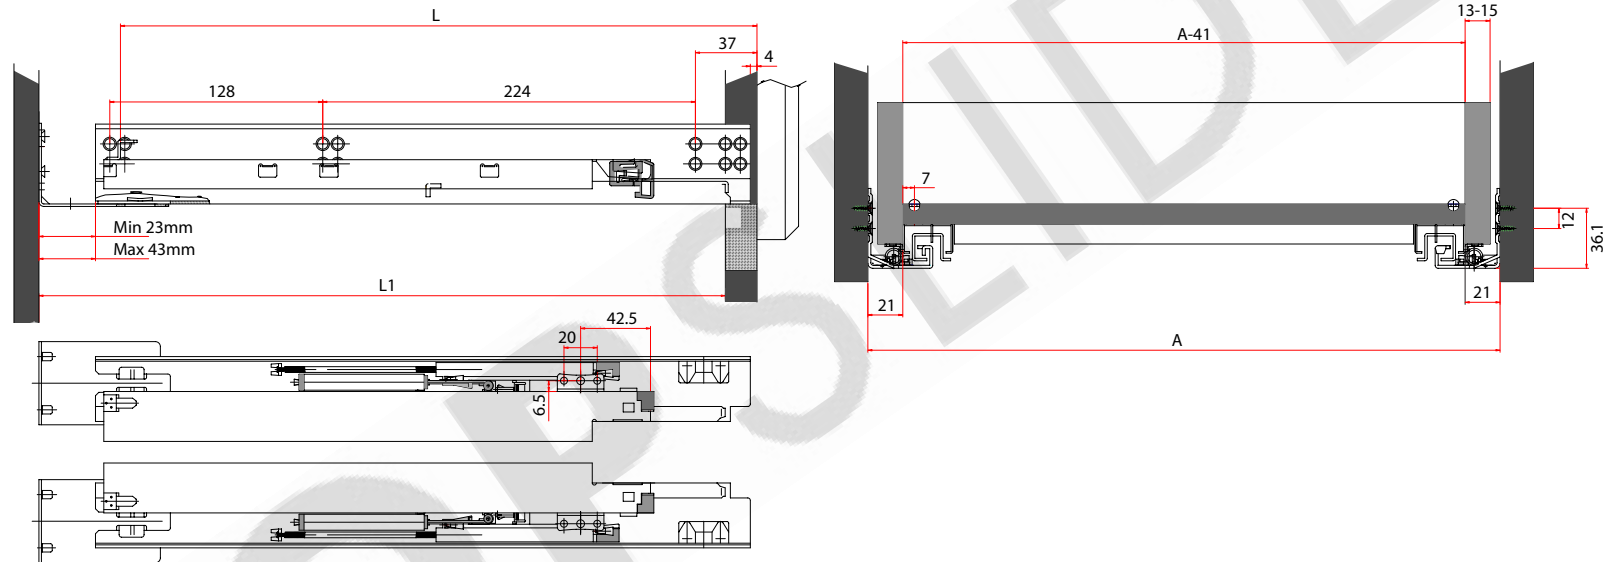

CC44

Concealed Comfort Close

Under mount slide with soft close

Applications:

- Kitchens
- Closets
- Home furniture
- Office furniture

Features:

- 75 lb./ 32kg load rating
- Full extension
- Side mounted
- Clips for quick mount and disconnect
- Face frame bracket
- Soft close
- Adjustment of drawer front
- 32mm system hole pattern
- Zinc finish

Options:

- Available in European pin version
- Sizes: 15", 18" and 21"

Length	15"	18"	21"
L	381	457	533
L1	416	494	568
L1	436	514	588
?	10	10	10

Model No. CC44
Concealed Comfort Close

CC44

Concealed Comfort Close

Under mount slide with soft close

Applications:

- Kitchens
- Closets
- Home furniture
- Office furniture

Features:

- 75 lb./ 32kg load rating
- Full extension
- Side mounted
- Clips for quick mount and disconnect
- Face frame bracket
- Soft close
- Adjustment of drawer front
- 32mm system hole pattern
- Zinc finish

Options:

- Available in European pin version
- Sizes: 15", 18" and 21"

Length	15"	18"	21"
L	381	457	533
L1	416	494	568
L2	436	514	588
?	10	10	10

Model No. CC44 Concealed Comfort Close