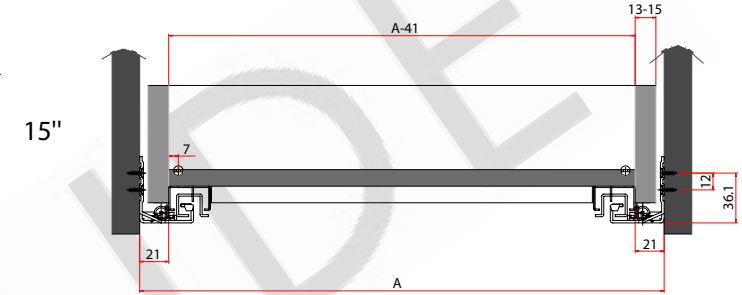

Options:

- Available in European pin version
- Sizes: 15", 18" and 21"

Length	15"	18"	21"
L	381	457	533
L1	416	494	568
L1	436	514	588
?	10	10	10

Model No. CC44
Concealed Comfort Close

CC44

Concealed Comfort Close

Under mount slide with soft close

Applications:

- Kitchens
- Closets
- Home furniture
- Office furniture

Features:

- 75 lb./ 32kg load rating
- Full extension
- Side mounted
- Clips for quick mount and disconnect
- Face frame bracket
- Soft close
- Adjustment of drawer front
- 32mm system hole pattern
- Zinc finish

Options:

- Available in European pin version
- Sizes: 15", 18" and 21"

Length	15"	18"	21"
L	381	457	533
L1	416	494	568
L2	436	514	588
?	10	10	10

Model No. CC44 Concealed Comfort Close