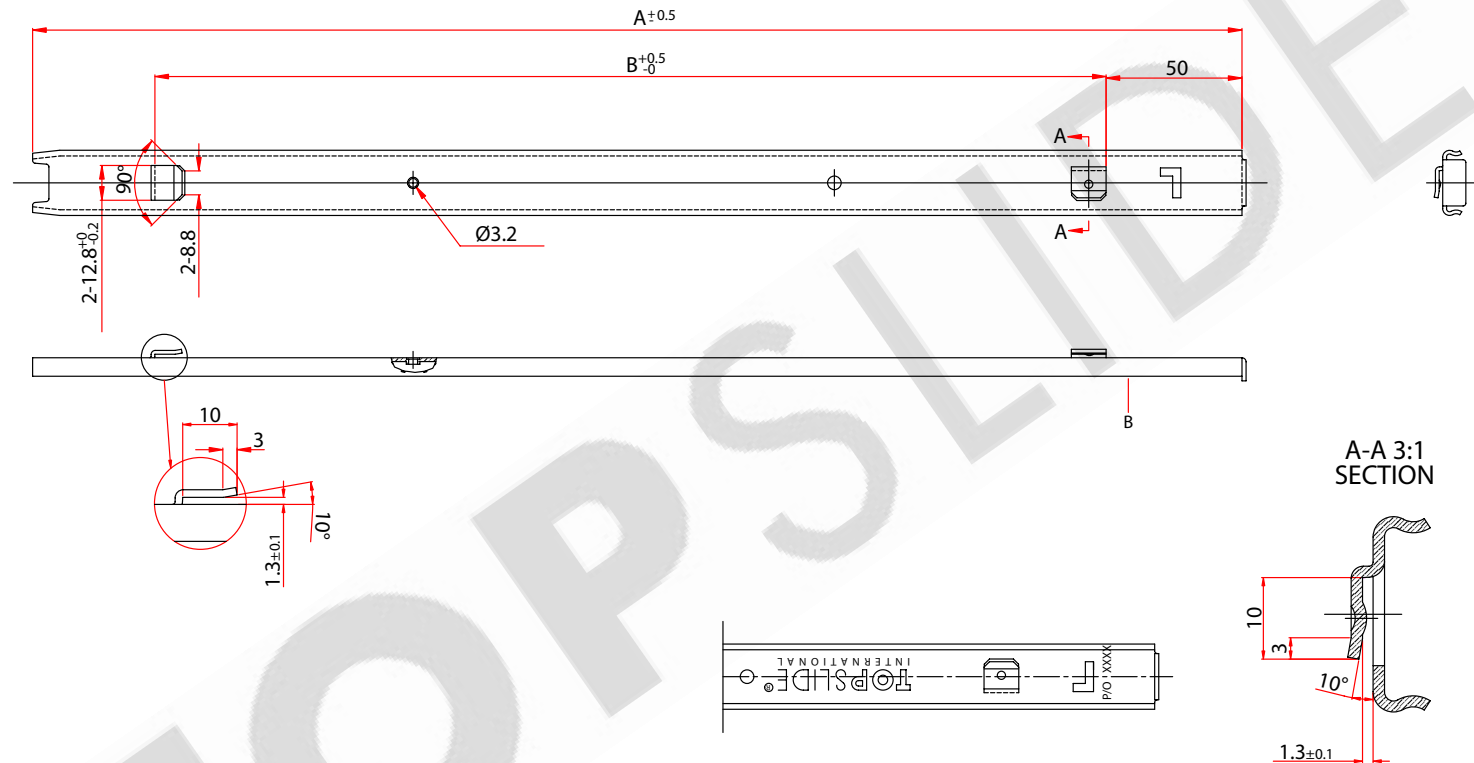

Options:

- Sizes: 350mm - 700mm

Length	10"	12"	14"	16"	18"	20"	22"	24"	26"	28"
A	250	300	350	400	450	500	550	600	650	700
L	275	325	375	425	475	525	575	625	675	725

Model No. 757-with-tabs
Full Extension Slide

Options:

- Sizes: 350mm - 700mm

Length	10"	12"	14"	16"	18"	20"	22"	24"	26"	28"
A	250	300	350	400	450	500	550	600	650	700
B	150	200	250	300	350	400	450	500	550	600

Model No. 757-with-tabs
Full Extension Slide

757 w/tabs
Full Extension Slide
Medium Duty Slide

Applications:

- Contract furniture
- Rv's - Caravans
- Automotive
- Medical Furniture

Features:

- 100 lb./ 45kg load rating
- Full extension
- Tabs on inner and outer member
- Positive stop
- Detent-in
- Side mounted
- Zinc

Options:

- Sizes: 350mm - 700mm

Length	10"	12"	14"	16"	18"	20"	22"	24"	26"	28"
A	245	295	345	395	445	495	545	595	645	695
B	150	200	250	300	350	400	450	500	550	600

Model No. 757-with-tabs
Full Extension Slide