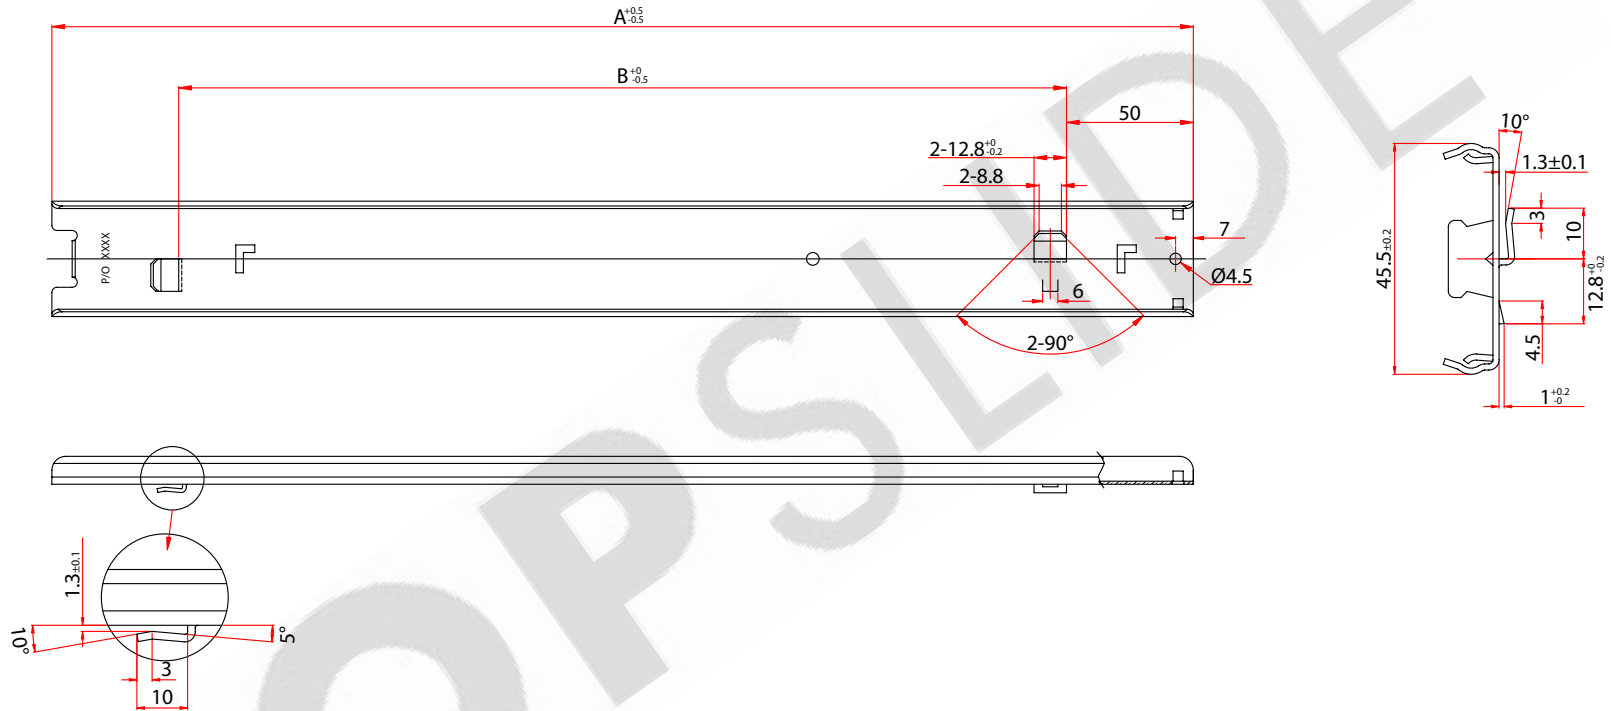

Options:

- Sizes: 350mm - 700mm

Length	10"	12"	14"	16"	18"	20"	22"	24"	26"	28"
A	250	300	350	400	450	500	550	600	650	700
L	275	325	375	425	475	525	575	625	675	725

Model No. 757-with-tabs
Full Extension Slide

757 w/tabs
Full Extension Slide
 Medium Duty Slide

Applications:

- Contract furniture
- Rv's - Caravans
- Automotive
- Medical Furniture

Features:

- 100 lb./ 45kg load rating
- Full extension
- Tabs on inner and outer member
- Positive stop
- Detent-in
- Side mounted
- Zinc

Options:

- Sizes: 350mm - 700mm

Length	10"	12"	14"	16"	18"	20"	22"	24"	26"	28"
A	250	300	350	400	450	500	550	600	650	700
B	150	200	250	300	350	400	450	500	550	600

Model No. 757-with-tabs
Full Extension Slide

Options:

- Sizes: 350mm - 700mm

Length	10"	12"	14"	16"	18"	20"	22"	24"	26"	28"
A	245	295	345	395	445	495	545	595	645	695
B	150	200	250	300	350	400	450	500	550	600

Model No. 757-with-tabs
Full Extension Slide