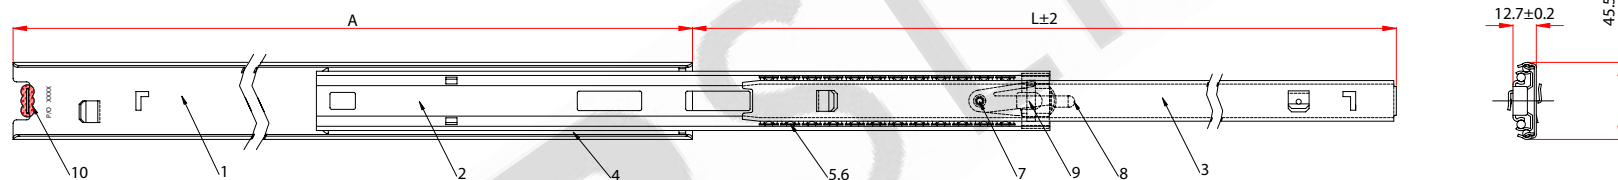

757 w/tabs
Full Extension Slide
Medium Duty Slide

Applications:

- Contract furniture
- Rv's - Caravans
- Automotive
- Medical Furniture

Features:

- 100 lb./ 45kg load rating
- Full extension
- Tabs on inner and outer member
- Positive stop
- Detent-in
- Side mounted
- Zinc

Options:

- Sizes: 350mm - 700mm

Length	10"	12"	14"	16"	18"	20"	22"	24"	26"	28"
A	250	300	350	400	450	500	550	600	650	700
L	275	325	375	425	475	525	575	625	675	725

Model No. 757-with-tabs
Full Extension Slide

Options:

- Sizes: 350mm - 700mm

Length	10"	12"	14"	16"	18"	20"	22"	24"	26"	28"
A	250	300	350	400	450	500	550	600	650	700
B	150	200	250	300	350	400	450	500	550	600

Model No. 757-with-tabs
Full Extension Slide

Options:

- Sizes: 350mm - 700mm

Length	10"	12"	14"	16"	18"	20"	22"	24"	26"	28"
A	245	295	345	395	445	495	545	595	645	695
B	150	200	250	300	350	400	450	500	550	600

Model No. 757-with-tabs
Full Extension Slide