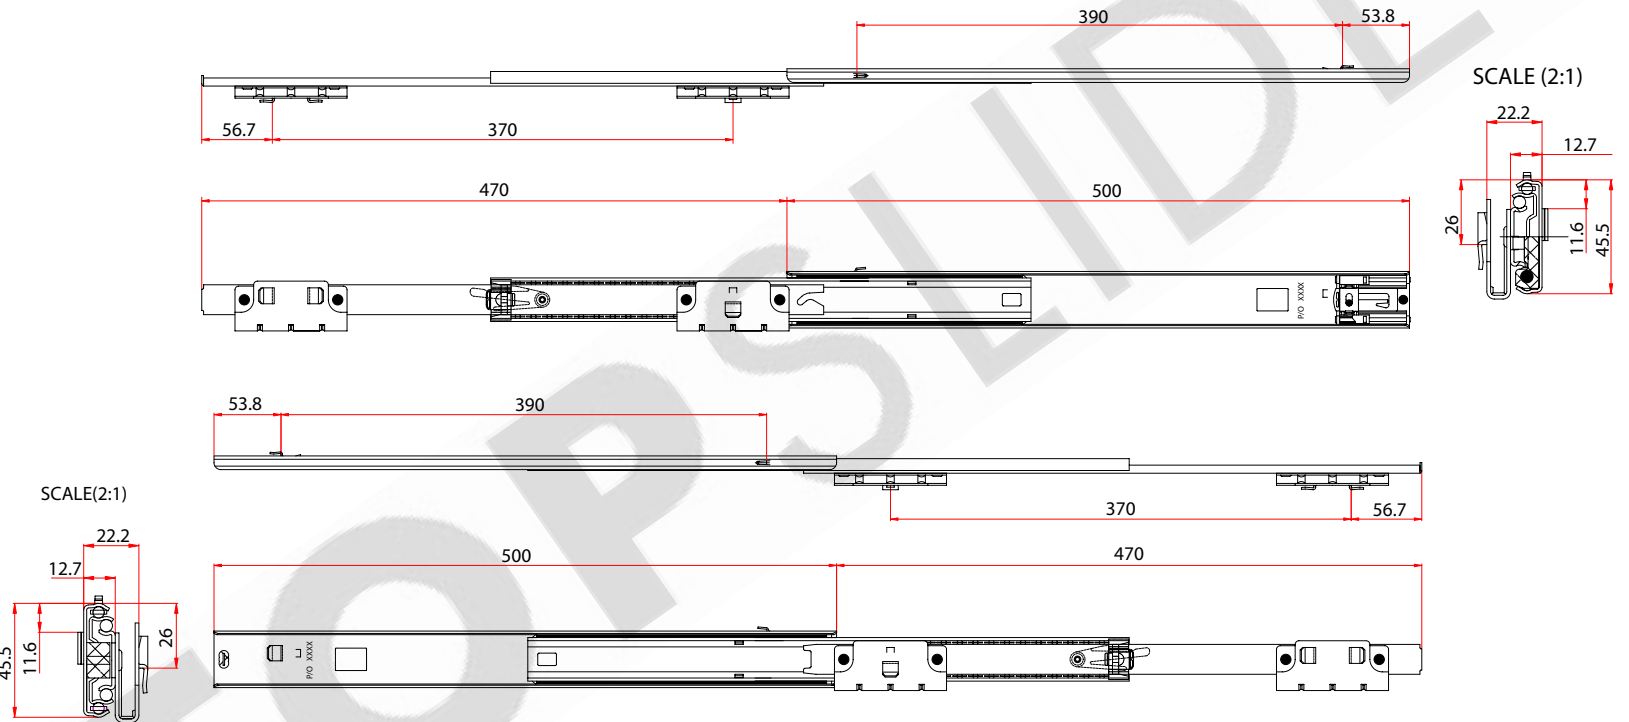

**757-500-470
Drawer Slide**

Designed for pedestals with metal drawers

Applications:

- Office furniture

Features:

- 100 lb./ 45kg load rating
- Full extension 470mm
- Positive stop
- Self closing
- Tabs and brackets
- Side mounted
- 32mm system hole pattern
- Black finish

**Model No. 757-500-470
Drawer Slide**