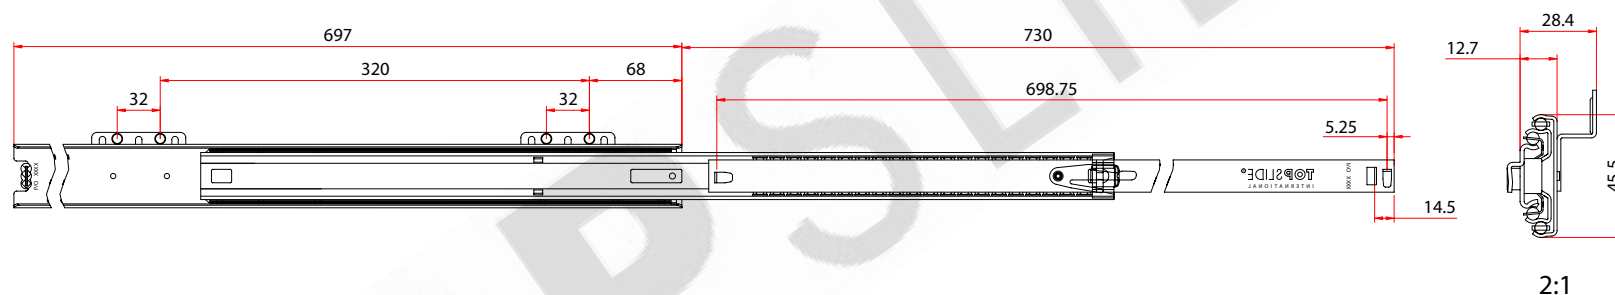

**757-711-392**  
**On-Side Drawer Slide**

Designed for Plastunion  
On-Side System

**Applications:**

- Office furniture
- Cabinets with 392mm internal width

**Features:**

- 100 lb./ 45kg load rating
- Full extension
- Positive stop
- Detent-in
- Side mounted
- 32mm system hole pattern
- Zinc finish

**Model No. 757-711-392**  
**On-Side Drawer Slide**