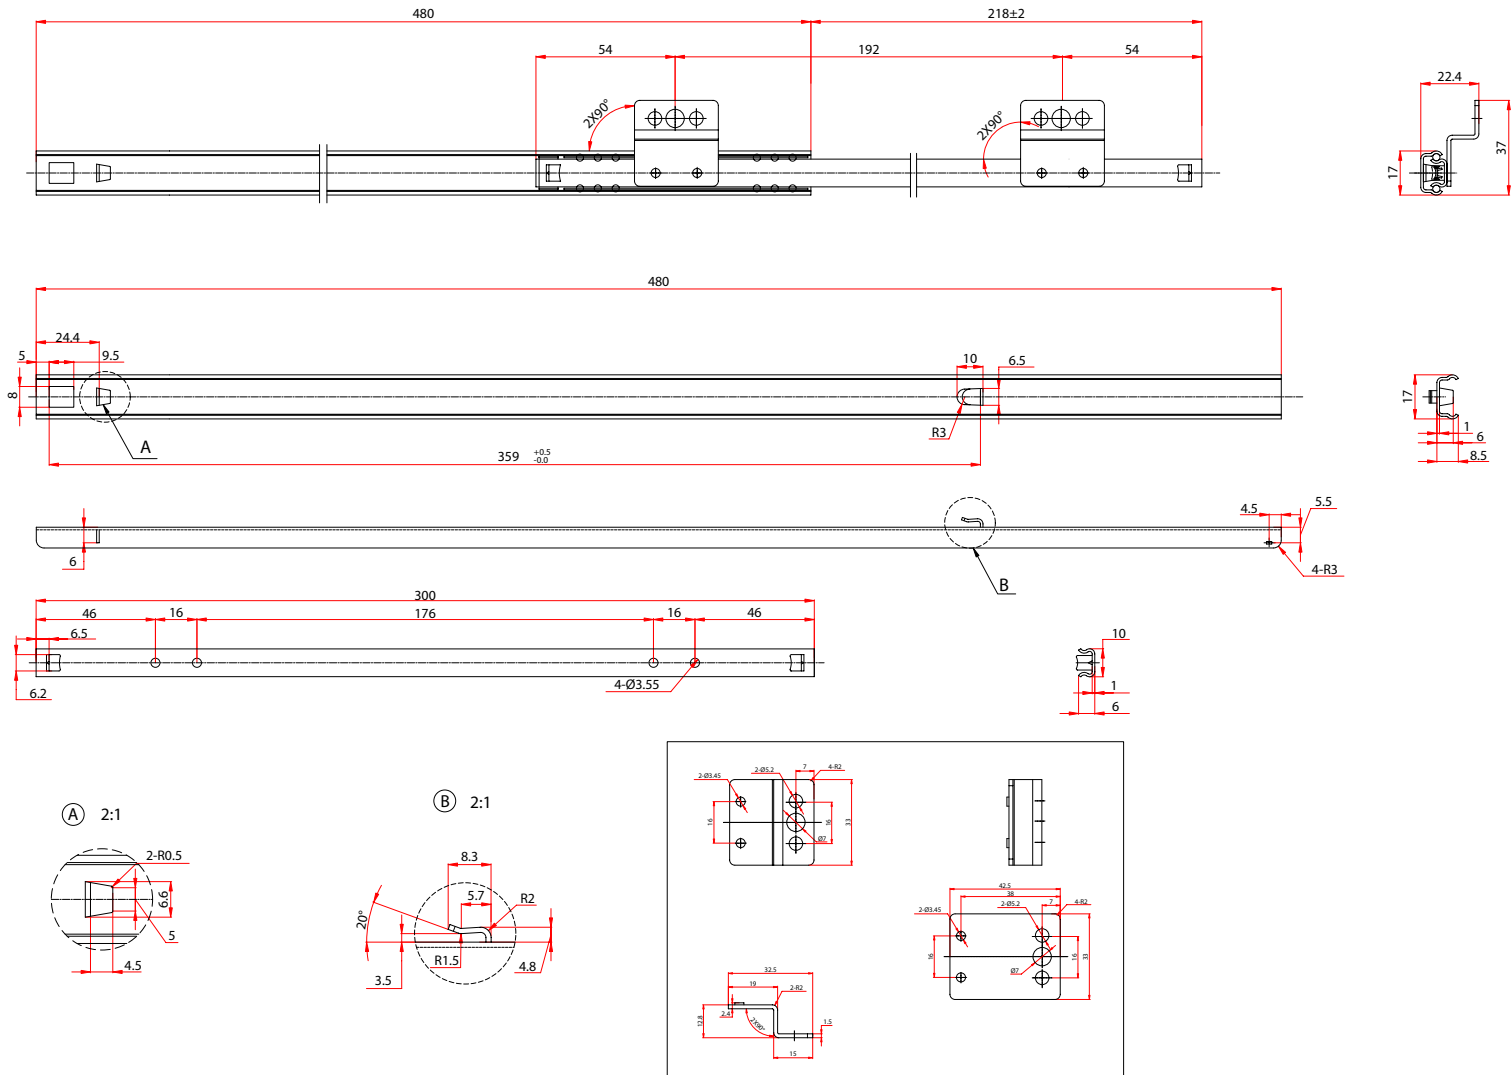

## 710-480-380 Pen Tray Slide

Designed for Plastunion  
On-Side System

### Applications:

- Office furniture
- Cabinets with 380mm internal width

### Features:

- 25 lb./ 10kg load rating
- 3/4 extension
- Side mounted
- 32mm system hole pattern
- Zinc finish

### Options:

- Available for cabinets with 392mm internal width

**Model No. 710-480-380  
Pen Tray Slide**