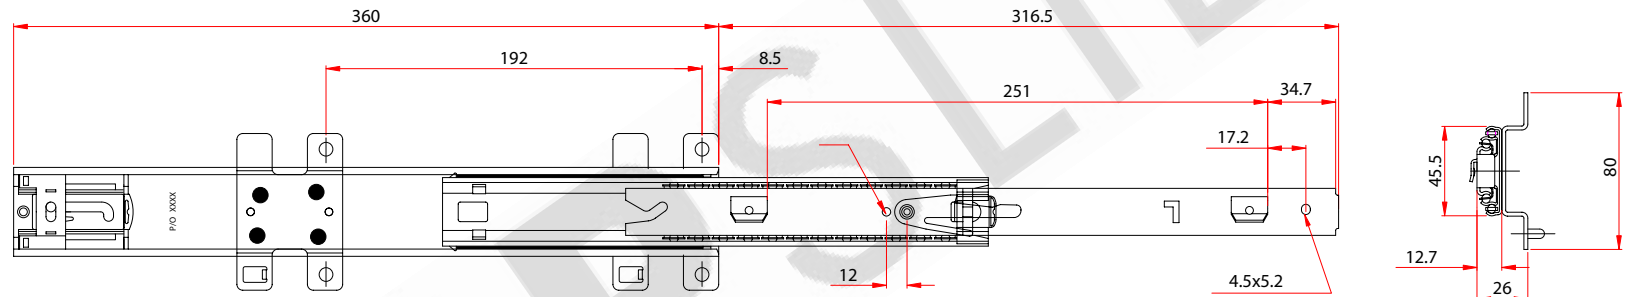

**757-360-316.5.SC**  
**File Frame Slide**

Medium duty slide

**Applications:**

- Office furniture

**Features:**

- 120 lb./ 60kg load rating
- Extension 316.5mm
- Self closing
- Brackets and tabs
- Side mounted
- 32mm system hole pattern
- Zinc finish

**Model No. 757-360-316.5.SC**  
**File Frame Slide**